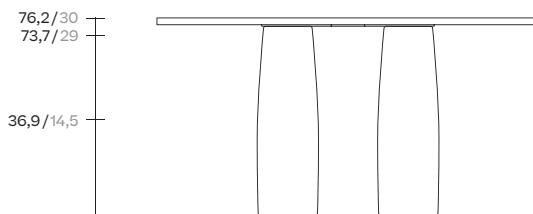

Il Colonnato  
Minera stone  
dining table 140 x 140  
4 legs,  
by Mario Bellini

**kettal**

# Minera stone dining table 140 x 140 4 legs

Designer  
Mario Bellini

Collection  
Il Colonnato

Reference  
KSA1-010-00

1/2

In this project, Mario Bellini took his inspiration from a basic elemental structure in architecture. His design emulated the colonnade of classical architecture, in which a sequence of columns supports a portico, in this case a table top. The base is a visually closed volume, despite being materially open.

When seen from a different viewpoint, perception changes completely, as the columns no longer overlap and the space appears empty.

cm/inch

cm/inch | 140/55,1 |

| 36,9/14,5 |

kettal