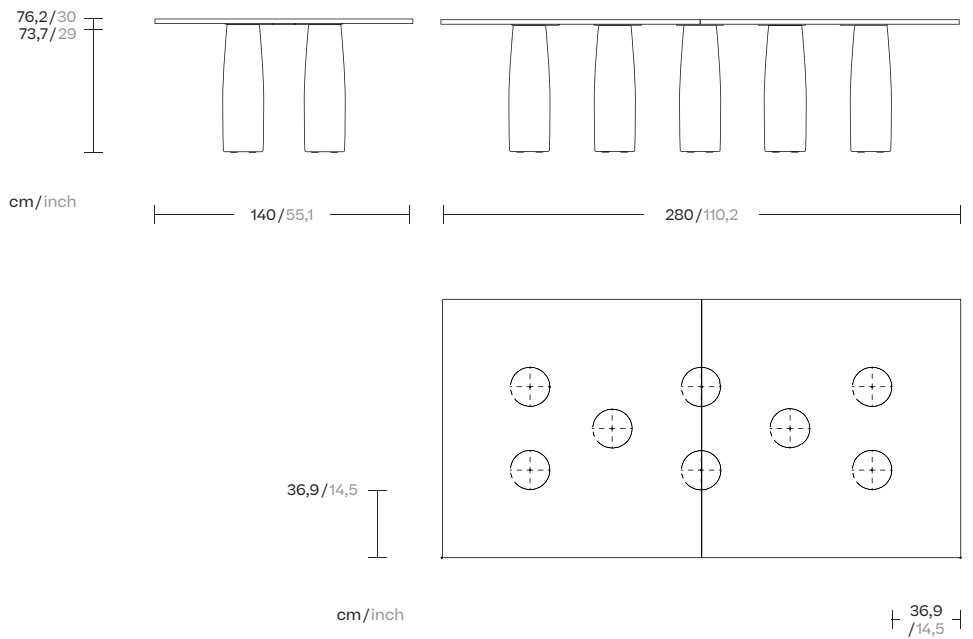

Il Colonnato  
Minera stone  
dining table 280 x 140  
8 legs,  
by Mario Bellini

**kettal**

# Minera stone dining table 280 x 140 8 legs

Designer  
Mario Bellini

Collection  
Il Colonnato

Reference  
KSA1-008-00

1/2

In this project, Mario Bellini took his inspiration from a basic elemental structure in architecture. His design emulated the colonnade of classical architecture, in which a sequence of columns supports a portico, in this case a table top. The base is a visually closed volume, despite being materially open. When seen from a different viewpoint, perception changes completely, as the columns no longer overlap and the space appears empty.

# Minera stone dining table 280 x 140 8 legs

Designer  
Mario Bellini

Collection  
Il Colonnato

Reference  
KSA1-008-00

2/2