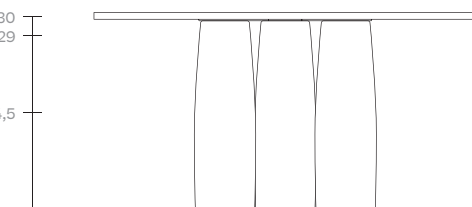

Il Colonnato  
Minera stone  
dining table 140 x 140  
5 legs,  
by Mario Bellini

**kettal**

# Minera stone dining table 140 x 140 5 legs

Designer  
Mario Bellini

Collection  
Il Colonnato

Reference  
KSA1-007-00

1/2

In this project, Mario Bellini took his inspiration from a basic elemental structure in architecture. His design emulated the colonnade of classical architecture, in which a sequence of columns supports a portico, in this case a table top. The base is a visually closed volume, despite being materially open. When seen from a different viewpoint, perception changes completely, as the columns no longer overlap and the space appears empty.

cm/inch

76,2/30  
73,7/29

36,9/14,5

cm/inch

140/55,1

36,9/14,5

kettal

# Minera stone dining table 140 x 140 5 legs

Designer  
Mario Bellini

Collection  
Il Colonnato

Reference  
KSA1-007-00

2/2