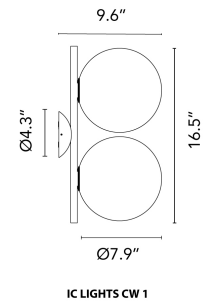

## IC Lights CW1 Double, Chrome - Specification Sheet by Michael Anastassiades, 2020

Mounting	Ceiling and Wall
Lamp (Bulb) Description	2 x 60W G9 Frosted Halogen (Included)
Environment	Indoor - Dry Location
Dimming	Phase-cut Dimming / Triac Type
Finish	Chrome
Technical and Product Description	The latest addition to the IC Lights Collection: New IC Lights Ceiling/Wall Double comes with two light sources providing a soft diffused light. IC Lights Ceiling/Wall Double can be mounted on any wall or ceiling. Frame available in brushed brass, black, and chrome, red burgundy steel. Blown glass opal diffuser. Available in two sizes.

### Physical

Construction Material	Steel, blown glass
Weight	5.95 lbs

● FU315757 Chrome

### Dimensional Image