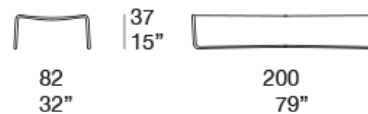

Hammock design: Rene Gonzalez Architects

B164F

Not to scale.