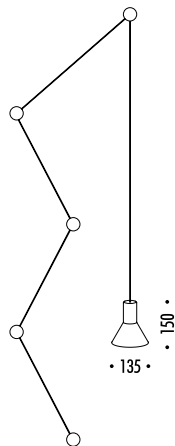

NEURO

DESIGN DAVIDE GROPPI - BEPPE MERLANO - 2013  
 LAMPADA A SOSPENSIONE LED - METALLO  
 SUSPENSION LED LAMP - METAL  
 ENERGY CLASS: A++ , A+ , A

CE IP 20

CODICE / CODE	FINITURA / FINISHING	CARATTERISTICHE / TECHNICAL INFO
171303	BIANCO OPACO / MATT WHITE	220 / 240 V - 50 / 60 Hz - MAX 15 W LED - E27 ALIMENTAZIONE CON SPINA - CAVO 10 mt CINQUE ISOLATORI INCLUSI LAMPADINA INCLUSA - MINIMO 2 PEZZI POWER SUPPLY WITH PLUG - CABLE 10 mt FIVE CLAMPS INCLUDED BULB INCLUDED - MINIMUM 2 PIECES
171304	NERO OPACO / MATT BLACK	
		 COD. 5072115 LED - 9,5 W - 2700K - 650 lm - EFFICIENCY A+