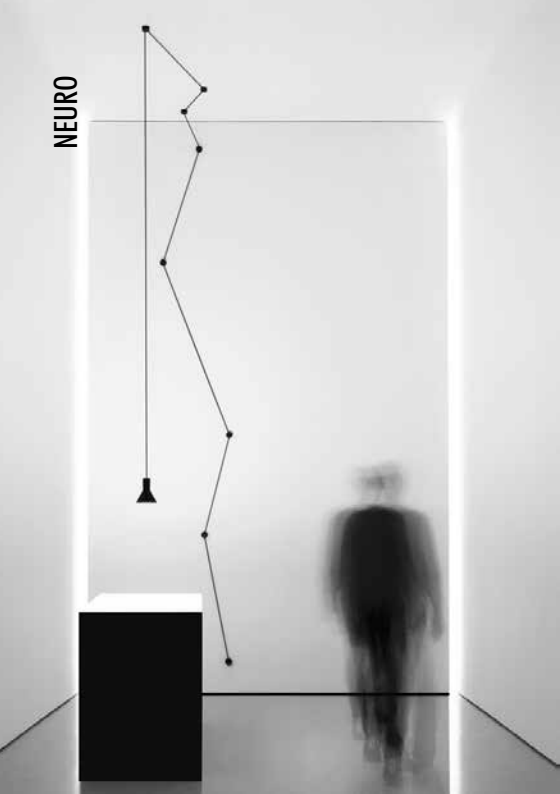

NEURO

DESIGN DAVIDE GROPPI - BEPPE MERLANO - 2013  
 LAMPADA A SOSPENSIONE LED - METALLO  
 SUSPENSION LED LAMP - METAL  
 ENERGY CLASS: A++ , A+ , A

CE IP 20

CODICE / CODE	FINITURA / FINISHING	CARATTERISTICHE / TECHNICAL INFO
171303	BIANCO OPACO / MATT WHITE	220 / 240 V - 50 / 60 Hz - MAX 15 W LED - E27 ALIMENTAZIONE CON SPINA - CAVO 10 mt CINQUE ISOLATORI INCLUSI LAMPADINA INCLUSA - MINIMO 2 PEZZI POWER SUPPLY WITH PLUG - CABLE 10 mt FIVE CLAMPS INCLUDED BULB INCLUDED - MINIMUM 2 PIECES
171304	NERO OPACO / MATT BLACK	
		 COD. 5072115 LED - 9,5 W - 2700K - 650 lm - EFFICIENCY A+