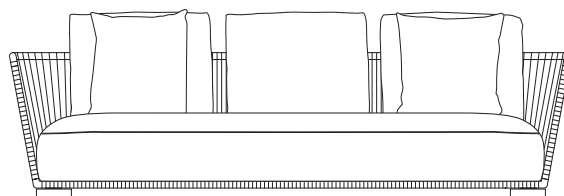

Grand Bitta,
3 Seater sofa
by Rodolfo Dordoni

kettal

3 Seater sofa

Designer
Rodolfo Dordoni

Collection
Grand Bitta

Reference
KS7003200

1/5

Grand Bitta is characterized by a combination of aluminum and teak legs, seats of braided polyester and comfortable cushions, with teak or stone table tops - all while using all waterproof materials.

cm/inch

63/24,8
36/14,2
6/2,3

cm/inch

89/35,03

150/98,4

kettal

3 Seater sofa

Designer
Rodolfo Dordoni