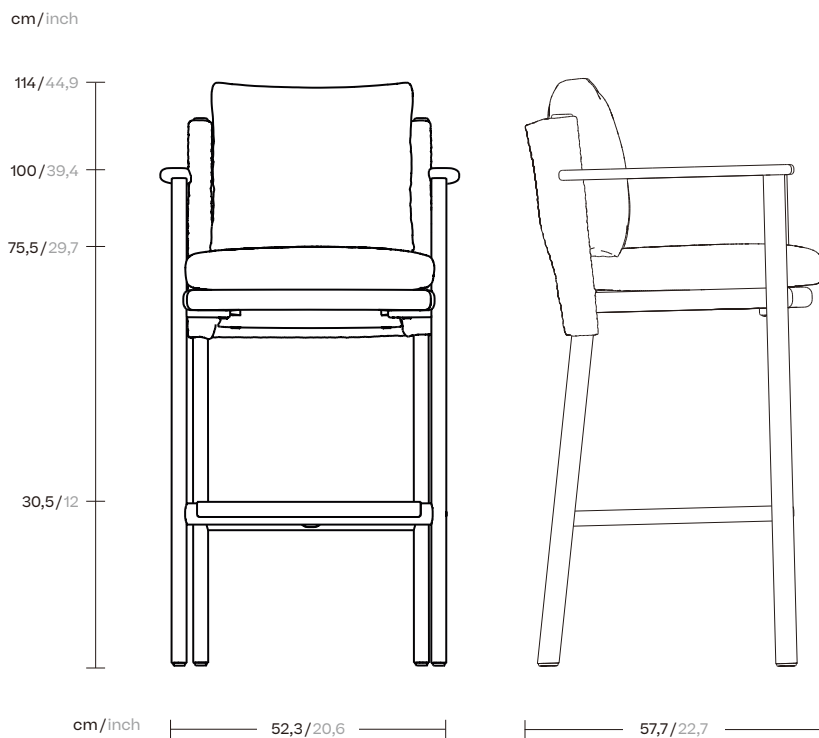

Giro  
Stool,  
by Vincent Van Duysen

**kettal**

# Stool

Designer  
Vincent Van Duysen

Collection  
Giro

Reference  
KS7403400

1/2

Giro is a collection which can blend into interiors and exteriors due to its tactility and pure lines. In Giro, we have some variety of shapes, textures and materials (see the difference between the seating items and the coffee and side tables). And still all the items merge harmoniously together to create a warm, tactile and pleasant atmosphere.