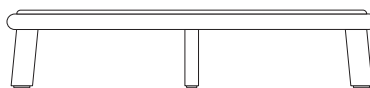

Giro
Centre table Ø90,
by Vincent Van Duysen

kettal

Centre table Ø90

Designer
Vincent Van Duysen

Collection
Giro

Reference
KS7401200

1/2

Giro is a collection which can blend into interiors and exteriors due to its tactility and pure lines. In Giro, we have some variety of shapes, textures and materials (see the difference between the seating items and the coffee and side tables). And still all the items merge harmoniously together to create a warm, tactile and pleasant atmosphere.

cm/inch

20/7,87

cm/inch

91/35,8

Ø94,5/37,2

kettal

Centre table Ø90

Designer
Vincent Van Duysen