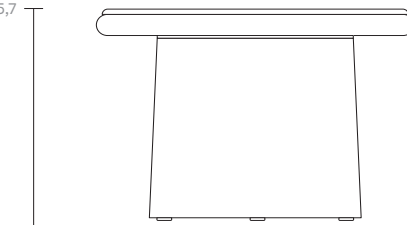

# Side table

Designer  
Vincent Van Duysen

Collection  
Giro

Reference  
KS7401100

1/2

Giro is a collection which can blend into interiors and exteriors due to its tactility and pure lines. In Giro, we have some variety of shapes, textures and materials (see the difference between the seating items and the coffee and side tables). And still all the items merge harmoniously together to create a warm, tactile and pleasant atmosphere.

cm/inch

40/15,7

cm/inch

57/22,4

72/28,3

kettal