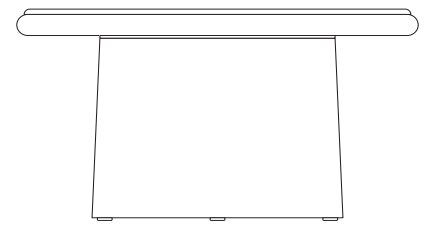

Side table

Designer
Vincent Van Duysen

Collection
Giro

Reference
KS7401100

1/2

Giro is a collection which can blend into interiors and exteriors due to its tactility and pure lines. In Giro, we have some variety of shapes, textures and materials (see the difference between the seating items and the coffee and side tables). And still all the items merge harmoniously together to create a warm, tactile and pleasant atmosphere.

cm/inch

40/15,7

cm/inch

57/22,4

72/28,3

kettal