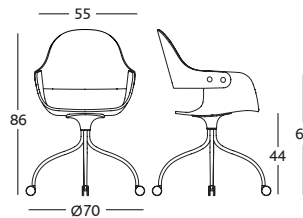

SHOWTIME NUDE WHEELS / RUEDAS

Natural ash
Fresno natural

Walnut / Ash stained black
Nogal / Fresno teñido negro

* Upholstered seat height will be 45cm and arm height in case of additional arms will be 67cm