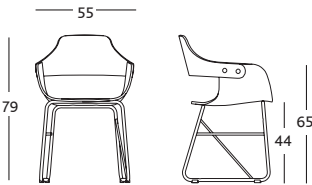

MODELS & MEASUREMENTS

SHOWTIME (low backrest / respaldo bajo)

SHOWTIME SLED BASE / BASE PATÍN

Lacquered or Natural ash
Laca o fiesno natural

Walnut / Ash stained (oak or black)
Nogal / Fresno teñido (roble o negro)