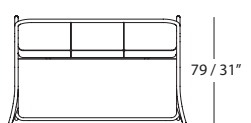

Outdoor armchair

Outdoor bench

*Only for projects. Prices on request.

Outdoor armchair with pergola

Indoor armchair

Indoor bench

*Only for projects. Prices on request.

Indoor armchair with pergola

*Only for projects. Prices on request.

MEASUREMENTS IN CM AND INCHES

BD Barcelona Design
Ramon Turró, 126 / 08005 Barcelona
Tel +34 93 458 69 09 / Fax +34 93 207 36 97
bd@bdbarcelona.com / www.bdbarcelona.com