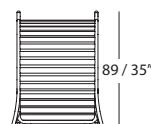

Outdoor armchair

Outdoor bench

*Only for projects. Prices on request.

Outdoor armchair with pergola

Indoor armchair

Indoor bench

*Only for projects. Prices on request.

Indoor armchair with pergola

*Only for projects. Prices on request.

MEASUREMENTS IN CM AND INCHES

BD Barcelona Design
Ramon Turró, 126 / 08005 Barcelona
Tel +34 93 458 69 09 / Fax +34 93 207 36 97
bd@bdbarcelona.com / www.bdbarcelona.com