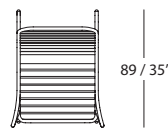

CLEANING and MAINTENANCE:

Structure: This piece of furniture should be cleaned with a damp cloth usign a pH neutral soap. It is also recommended that an organic flannel be used. Do not clean with any alcohol and solvents or apply any other cleaning products containing these derivatives.

Upholstery: The natural leather finish should be cleaned with a white cotton cloth to remove dust. For general maintenance, an application of a natural colourless wax should be applied at least once a year. Always use a white cotton cloth. Any synthetic should be cleaned with a white cotton cloth to remove any dust.

Outdoor armchair