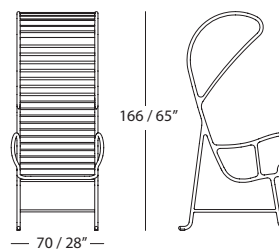

Sillón con pérgola:

70 x 89 x h. 166 cm / 70 x 87 x h. 159 cm
29 kg (versión outdoor) / 29 kg (versión indoor)

Banco:

129 x 89 x h. 100 cm / 129 x 79 x h. 92 cm
26 kg (versión outdoor) / 40 kg (versión indoor)

28" x 35" x 39" / 28" x 31" x 36"

15 kg / 33 Lb (outdoor) / 23 kg / 51Lb (indoor)

Armchair with pergola:

70 x 89 x h.166 cm / 70 x 87 x h. 159 cm

28" x 35" x 65" / 28" x 34" x 63"

29 kg / 64 Lb (outdoor and indoor)

Outdoor armchair

Outdoor bench

*Only for projects. Prices on request.

Outdoor armchair with pergola

Indoor armchair

Indoor bench

*Only for projects. Prices on request.

Indoor armchair with pergola

*Only for projects. Prices on request.

MEASUREMENTS IN CM AND INCHES

BD Barcelona Design
Ramon Turró, 126 / 08005 Barcelona
Tel +34 93 458 69 09 / Fax +34 93 207 36 97
bd@bdbarcelona.com / www.bdbarcelona.com