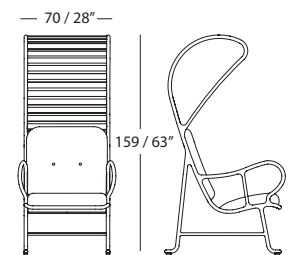

Sillón con pérgola:

70 x 89 x h. 166 cm / 70 x 87 x h. 159 cm
29 kg (versión outdoor) / 29 kg (versión indoor)

Banco:

129 x 89 x h. 100 cm / 129 x 79 x h. 92 cm
26 kg (versión outdoor) / 40 kg (versión indoor)

28" x 35" x 39" / 28" x 31" x 36"

15 kg / 33 Lb (outdoor) / 23 kg / 51Lb (indoor)

Armchair with pergola:

70 x 89 x h.166 cm / 70 x 87 x h. 159 cm

28" x 35" x 65" / 28" x 34" x 63"

29 kg / 64 Lb (outdoor and indoor)

Outdoor armchair

Outdoor bench

*Only for projects. Prices on request.

Outdoor armchair with pergola

Indoor armchair

Indoor bench

*Only for projects. Prices on request.

Indoor armchair with pergola

*Only for projects. Prices on request.

MEASUREMENTS IN CM AND INCHES

BD Barcelona Design
Ramon Turró, 126 / 08005 Barcelona
Tel +34 93 458 69 09 / Fax +34 93 207 36 97
bd@bdbarcelona.com / www.bdbarcelona.com