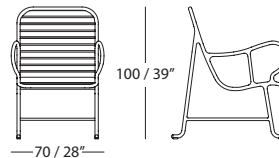

CLEANING and MAINTENANCE:

Structure: This piece of furniture should be cleaned with a damp cloth usign a pH neutral soap. It is also recommended that an organic flannel be used. Do not clean with any alcohol and solvents or apply any other cleaning products containing these derivatives.

Upholstery: The natural leather finish should be cleaned with a white cotton cloth to remove dust. For general maintenance, an application of a natural colourless wax should be applied at least once a year. Always use a white cotton cloth. Any synthetic should be cleaned with a white cotton cloth to remove any dust.

Outdoor armchair