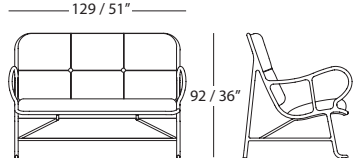

Sillón con pérgola:

70 x 89 x h. 166 cm / 70 x 87 x h. 159 cm
29 kg (versión outdoor) / 29 kg (versión indoor)

Banco:

129 x 89 x h. 100 cm / 129 x 79 x h. 92 cm
26 kg (versión outdoor) / 40 kg (versión indoor)

Outdoor armchair

Outdoor bench

*Only for projects. Prices on request.

Outdoor armchair with pergola

Indoor armchair

Indoor bench

*Only for projects. Prices on request.

Indoor armchair with pergola

*Only for projects. Prices on request.

MEASUREMENTS IN CM AND INCHES

BD Barcelona Design
Ramon Turró, 126 / 08005 Barcelona
Tel +34 93 458 69 09 / Fax +34 93 207 36 97
bd@bdbarcelona.com / www.bdbarcelona.com