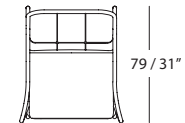

Outdoor armchair

Outdoor bench

*Only for projects. Prices on request.

Outdoor armchair with pergola

Indoor armchair

Indoor bench

*Only for projects. Prices on request.

Indoor armchair with pergola

*Only for projects. Prices on request.

MEASUREMENTS IN CM AND INCHES

BD Barcelona Design
Ramon Turró, 126 / 08005 Barcelona
Tel +34 93 458 69 09 / Fax +34 93 207 36 97
bd@bdbarcelona.com / www.bdbarcelona.com