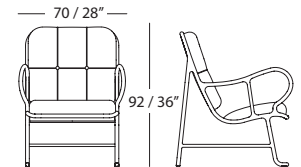

Sillón con pérgola:

70 x 89 x h. 166 cm / 70 x 87 x h. 159 cm
29 kg (versión outdoor) / 29 kg (versión indoor)

Banco:

129 x 89 x h. 100 cm / 129 x 79 x h. 92 cm
26 kg (versión outdoor) / 40 kg (versión indoor)

28" x 35" x 39" / 28" x 31" x 36"

15 kg / 33 Lb (outdoor) / 23 kg / 51Lb (indoor)

Armchair with pergola:

70 x 89 x h.166 cm / 70 x 87 x h. 159 cm

28" x 35" x 65" / 28" x 34" x 63"

29 kg / 64 Lb (outdoor and indoor)

Outdoor armchair

Outdoor bench

*Only for projects. Prices on request.

Outdoor armchair with pergola

Indoor armchair

Indoor bench

*Only for projects. Prices on request.

Indoor armchair with pergola

*Only for projects. Prices on request.

MEASUREMENTS IN CM AND INCHES

BD Barcelona Design
Ramon Turró, 126 / 08005 Barcelona
Tel +34 93 458 69 09 / Fax +34 93 207 36 97
bd@bdbarcelona.com / www.bdbarcelona.com