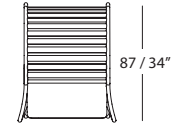

Outdoor armchair

Outdoor bench

*Only for projects. Prices on request.

Outdoor armchair with pergola

Indoor armchair

Indoor bench

*Only for projects. Prices on request.

Indoor armchair with pergola

*Only for projects. Prices on request.

MEASUREMENTS IN CM AND INCHES

BD Barcelona Design
Ramon Turró, 126 / 08005 Barcelona
Tel +34 93 458 69 09 / Fax +34 93 207 36 97
bd@bdbarcelona.com / www.bdbarcelona.com