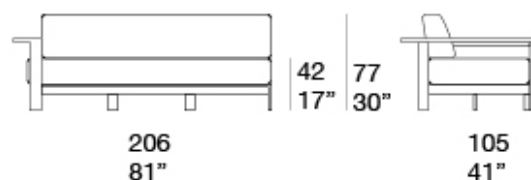

Frei

design : F. Rota.

Upholstery:

for all cushions available in

- Lino Grezzo
- Lino Délavé
- Canapa Délavé

Notes:

The entirely natural padding of the seat and back cushions guarantees the same comfort of a traditional synthetic padding.

The paineira vegetable fiber is water repellent, non-allergenic and completely biodegradable.

The bamboo panels mature over time, changing in colour, compactness and texture, without this affecting their quality.

Frei composition do not require any coupling system.

The product can be used also in interior environments.

We advise to use a Winter Set protection cover.

Elemento sinistro / Left element

B183BS