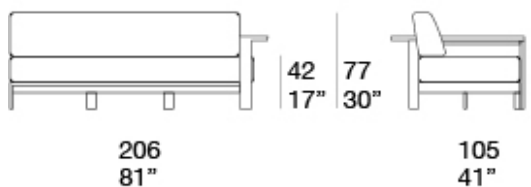

Elemento destro / Right element

B183BD