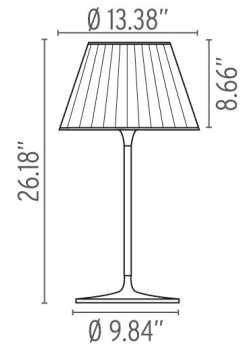

**Romeo Soft T - Specification Sheet**  
**by Philippe Starck, 1996**

**Mounting**

Lamp (Bulb) Description	1 x 72W BT-15 ECO Halogen (Included)
Environment	Indoor - Dry Location
Finish	Plisse Cloth
Technical and Product Description	ROMEEO SOFT T table/desk lamp providing diffused light. Acid-etched pressed borosilicate glass internal diffuser. Plisse cloth shade. Gray painted steel stem and die-cast aluminum base and yoke. Injection-molded transparent polycarbonate (UL-94 V2) diffuser support. On/off dimmer switch located on cord.

**Electrical**

Voltage	120
Switching	0-100% dimmer installed on the cord

**Physical**

Cord Length (inches)	71" - Black
Construction Material	Fabric and steel
Weight	11.6 lbs

FU610107 Plisse Cloth

**Dimensional Image**