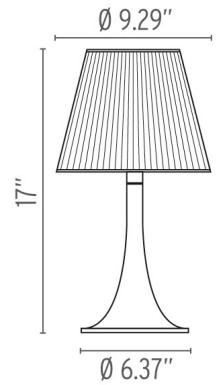

Dimensional Image

Certifications

Lamping (Bulb)