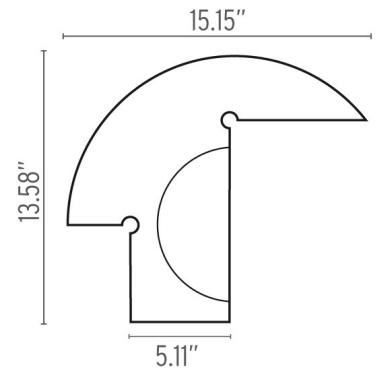

Biagio - Specification Sheet
by Tobia Scarpa, 1968

Mounting

Lamp (Bulb) Description	1 x 100W A-19 Medium Frosted Incandescent
Environment	Indoor - Dry Location
Finish	White
Technical and Product Description	BIAGIO table lamp providing direct light. Biagio lamp body is carved from a single block of Botticino marble, resulting unique finish for each piece.

Electrical

Voltage	120
Switching	ON-OFF switch on cord

Physical

Cord Length (inches)	86
Construction Material	Marble
Weight	16.5 lbs

○ F0700000 White

Dimensional Image

Lamping (Bulb)

100W A-19 Medium Frosted Incandescent