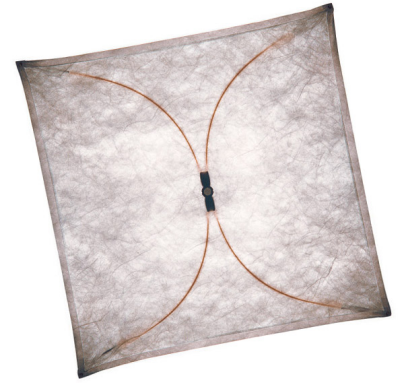

Ariette - Specification Sheet
by Tobia Scarpa, 1973

Mounting

| | |
|-----------------------------------|---|
| Lamp (Bulb) Description | 4 x 40W A-19 Medium Frosted Incandescent |
| Environment | Indoor - Dry Location |
| Finish | Fabric |
| Technical and Product Description | ARIETTE wall or ceiling-mounted fixture providing diffused light. Synthetic fabric diffuser. 30% fiberglass reinforced polyamide ceiling fitting. |

Electrical

| | |
|-----------|-----|
| Voltage | 120 |
| Switching | NA |

Physical

| | |
|-----------------------|--------------------|
| Construction Material | Fabric and plastic |
| Weight | 1.8 lbs |

FU040009 Fabric

Dimensional Image

Lamping (Bulb)

40W A-19 Medium Frosted Incandescent