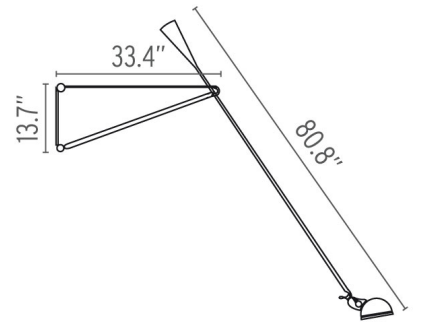

265 - Specification Sheet
by Paolo Rizzatto, 1973

Mounting

Lamp (Bulb) Description	1 x 75W A-19 Medium Frosted Incandescent
Environment	Indoor - Dry Location
Finish	Black
Technical and Product Description	265 wall lamp providing direct light. Lamp head rotates 360-degrees so light can be aimed in various directions. Painted steel body, adjustable arm and reflector. Chrome-plated brass reflector support. Cast iron tapered counterweight. On/Off switch on socket holder. Plug in power cord (length 80").

Electrical

Voltage	120
Switching	Switch on lamp socket

Physical

Cord Length (inches)	80
Construction Material	Steel
Weight	13.2 lbs

● AU030030 Black

Dimensional Image

Lamping (Bulb)

75W A-19 Medium Frosted Incandescent