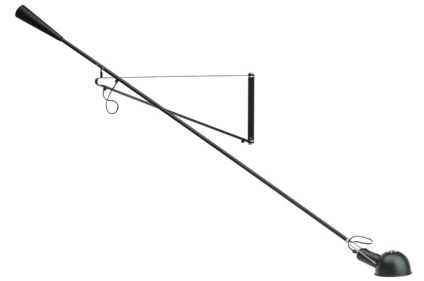

265 - Specification Sheet
by Paolo Rizzatto, 1973

Mounting

Lamp (Bulb) Description	1 x 75W A-19 Medium Frosted Incandescent
Environment	Indoor - Dry Location
Finish	Black
Technical and Product Description	265 wall lamp providing direct light. Lamp head rotates 360-degrees so light can be aimed in various directions. Painted steel body, adjustable arm and reflector. Chrome-plated brass reflector support. Cast iron tapered counterweight. On/Off switch on socket holder. Plug in power cord (length 80").

Electrical

Voltage	120
Switching	Switch on lamp socket

Physical

Cord Length (inches)	80
Construction Material	Steel
Weight	13.2 lbs

● AU030030 Black

Dimensional Image

Lamping (Bulb)

75W A-19 Medium Frosted Incandescent