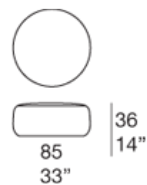

Poufs available in different dimensions. The Float series also includes an easy chair, a chaise longue and a two-seater sofa available in the same finishings.

Structure: padding in polypropylene microspheres encased in a covering made of three-dimensional polyester fabric.

Upholstery: removable and available in a selection of fabrics in the collection.

Notes: Felt cover, both in solid and chiné colours, can be embroidered with the designs of the Fashion, Flower and Script rugs.

B27C