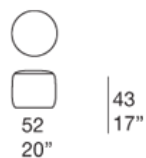

Poufs available in different dimensions. The Float series also includes an easy chair, a chaise longue and a two-seater sofa available in the same finishings.

Structure: padding in polypropylene microspheres encased in a covering made of three-dimensional polyester fabric.

Upholstery: removable and available in a selection of fabrics in the collection.

Notes: Felt cover, both in solid and chiné colours, can be embroidered with the designs of the Fashion, Flower and Script rugs.

B27F