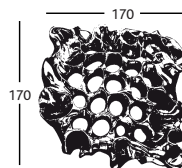

DIMENSIONS and WEIGHTS:

Knobs

- Milá N° 1 = 47x64x100 mm / 0.1Kg
- Batlló N° 2 = 39x53x80 mm / 0.1Kg
- Milá N°3 = 49x47 mm / 0.1Kg
- Milá N°4 = 45x42 mm / 0.1Kg

Butterfly

Batlló, Batlló/Expo, or the Batlló butterfly = 30x50 mm / 0.05Kg

Door Handle

- Set of 2 = 105x148.5 mm / 0.4Kg
- 1 Unit/Expo = 105x60 mm / 0.2Kg

Calvet Peep-hole: 170x170 mm / 2.2Kg

Calvet door handle: 110x230 mm / 1.7Kg

FINISH:

Polished.

PACKAGING:

The knobs, butterfly knobs and doors handles are adequately protected and provided in a cardboard box. The Calvet peep-hole and door handle are individually bubble wrapped, and packed within a mold of polystyrene and a cardboard box.

KNOBBS

BUTTERFLY KNOBS

Batlló Butterfly Batlló/Expo Batlló Door handle

DOOR HANDLES

CALVET PEEP-HOLE

CALVET DOOR HANDLE

MEASUREMENTS IN MM

BD Barcelona Design