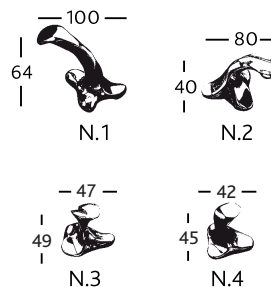

DIMENSIONS and WEIGHTS:

Knobs

- Milá N° 1 = 47x64x100 mm / 0.1Kg
- Batlló N° 2 = 39x53x80 mm / 0.1Kg
- Milá N°3 = 49x47 mm / 0.1Kg
- Milá N°4 = 45x42 mm / 0.1Kg

Butterfly

Batlló, Batlló/Expo, or the Batlló butterfly = 30x50 mm / 0.05Kg

Door Handle

- Set of 2 = 105x148.5 mm / 0.4Kg
- 1 Unit/Expo = 105x60 mm / 0.2Kg

Calvet Peep-hole: 170x170 mm / 2.2Kg

Calvet door handle: 110x230 mm / 1.7Kg

FINISH:

Polished.

PACKAGING:

The knobs, butterfly knobs and doors handles are adequately protected and provided in a cardboard box. The Calvet peep-hole and door handle are individually bubble wrapped, and packed within a mold of polystyrene and a cardboard box.

KNOBBS

BUTTERFLY KNOBS

Batlló Butterfly Batlló/Expo Batlló Door handle

DOOR HANDLES

CALVET PEEP-HOLE

CALVET DOOR HANDLE

MEASUREMENTS IN MM

BD Barcelona Design