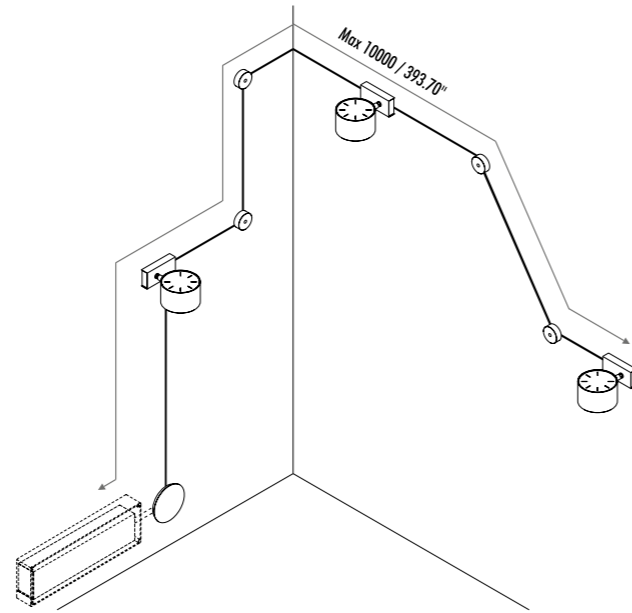

The sizes are expressed in millimeters / inches.

19990303	MATT WHITE - 5 m	ENDLESS - MAX 150 W - MAX 48 V DC - MAX 4 A	
19990403	MATT BLACK - 5 m		
1A0050303	MATT WHITE - 10 m		
1A0050403	MATT BLACK - 10 m		

1A0370003	STANDARD	FIXING ROUGH WALLS - 2,5 m	

19610303	MATT WHITE	TERMINALS BOX WITH 2 TERMINALS INCLUDED	
19610403	MATT BLACK		

1A0030303	MATT WHITE	POWER BASE	
1A0030403	MATT BLACK		

19690003	STANDARD	TERMINALS - 2 PIECES	

1A0810303	MATT WHITE	POWER BASE - REMOTE VERSION	
1A0810403	MATT BLACK		

WALL AND CEILING ROSE KIT

REMOTE POWER SUPPLY KIT

COMPULSORY POWER SUPPLY FOR ENDLESS ON/OFF SYSTEM - SPOT ENDLESS IOT - DOT ENDLESS IOT