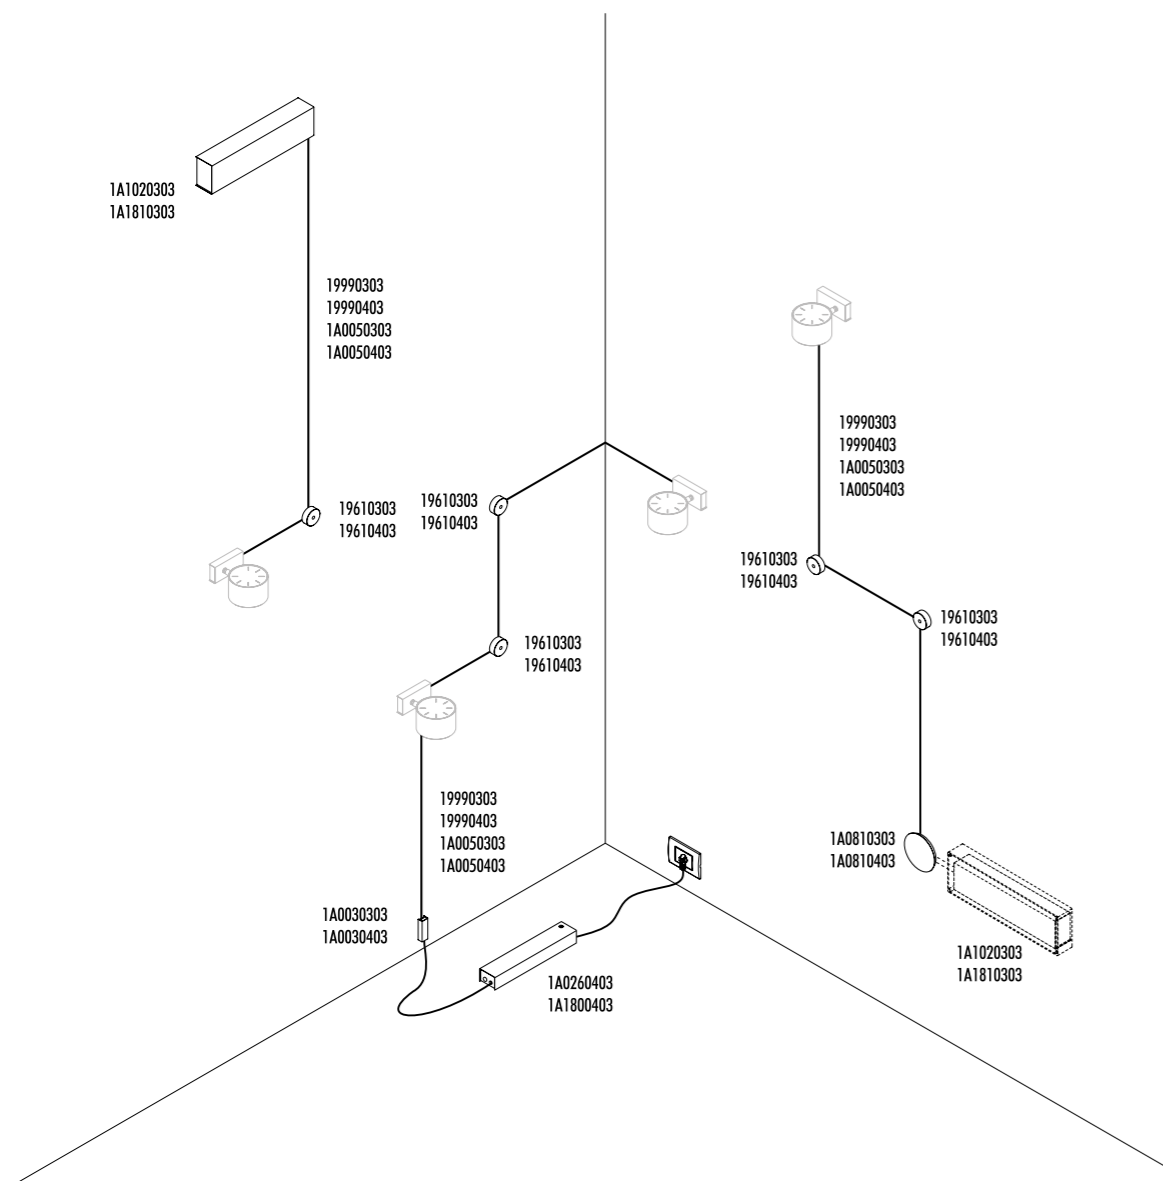

The sizes are expressed in millimeters / inches.

19990303	MATT WHITE - 5 m	ENDLESS - MAX 150 W - MAX 48 V DC - MAX 4 A	
19990403	MATT BLACK - 5 m		
1A0050303	MATT WHITE - 10 m		
1A0050403	MATT BLACK - 10 m		

1A0370003	STANDARD	FIXING ROUGH WALLS - 2,5 m	

19610303	MATT WHITE	TERMINALS BOX WITH 2 TERMINALS INCLUDED	
19610403	MATT BLACK		

1A0030303	MATT WHITE	POWER BASE	
1A0030403	MATT BLACK		

19690003	STANDARD	TERMINALS - 2 PIECES	

1A0810303	MATT WHITE	POWER BASE - REMOTE VERSION	
1A0810403	MATT BLACK		

WALL AND CEILING ROSE KIT

REMOTE POWER SUPPLY KIT

COMPULSORY POWER SUPPLY FOR ENDLESS ON/OFF SYSTEM - SPOT ENDLESS IOT - DOT ENDLESS IOT