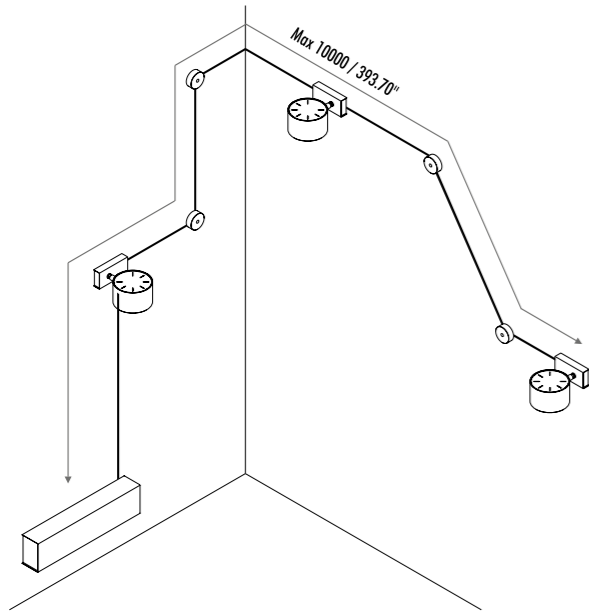

The sizes are expressed in millimeters / inches.

19990303	MATT WHITE - 5 m	ENDLESS - MAX 150 W - MAX 48 V DC - MAX 4 A	
19990403	MATT BLACK - 5 m		
1A0050303	MATT WHITE - 10 m		
1A0050403	MATT BLACK - 10 m		

1A0370003	STANDARD	FIXING ROUGH WALLS - 2,5 m	

19610303	MATT WHITE	TERMINALS BOX WITH 2 TERMINALS INCLUDED	
19610403	MATT BLACK		

1A0030303	MATT WHITE	POWER BASE	
1A0030403	MATT BLACK		

19690003	STANDARD	TERMINALS - 2 PIECES	

1A0810303	MATT WHITE	POWER BASE - REMOTE VERSION	
1A0810403	MATT BLACK		

WALL AND CEILING ROSE KIT

REMOTE POWER SUPPLY KIT

COMPULSORY POWER SUPPLY FOR ENDLESS ON/OFF SYSTEM - SPOT ENDLESS IOT - DOT ENDLESS IOT