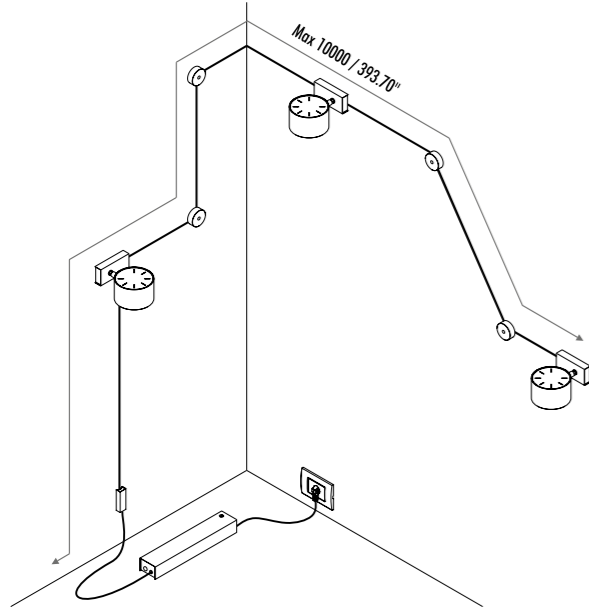

The sizes are expressed in millimeters / inches.

19990303	MATT WHITE - 5 m	ENDLESS - MAX 150 W - MAX 48 V DC - MAX 4 A	
19990403	MATT BLACK - 5 m		
1A0050303	MATT WHITE - 10 m		
1A0050403	MATT BLACK - 10 m		

1A0370003	STANDARD	FIXING ROUGH WALLS - 2,5 m	

19610303	MATT WHITE	TERMINALS BOX WITH 2 TERMINALS INCLUDED	
19610403	MATT BLACK		

1A0030303	MATT WHITE	POWER BASE	
1A0030403	MATT BLACK		

19690003	STANDARD	TERMINALS - 2 PIECES	

1A0810303	MATT WHITE	POWER BASE - REMOTE VERSION	
1A0810403	MATT BLACK		

WALL AND CEILING ROSE KIT

REMOTE POWER SUPPLY KIT

COMPULSORY POWER SUPPLY FOR ENDLESS ON/OFF SYSTEM - SPOT ENDLESS IOT - DOT ENDLESS IOT