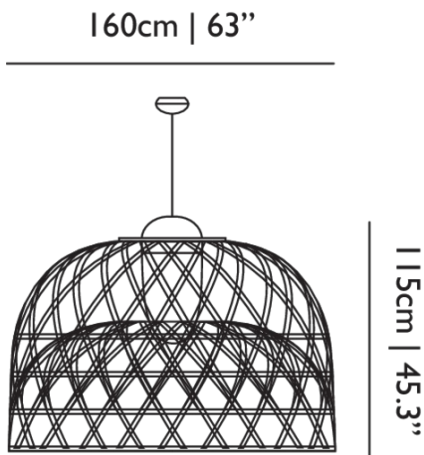

Emperor Suspended / Large

Dimensions

Product

WIDTH 160cm | 63"
HEIGHT 115cm | 45.3"
DEPTH 160cm | 63"
DIAMETER 160cm | 63"
WEIGHT NETTO 18kg | 39.68lbs

Packaging

WIDTH 174cm | 68.5"
HEIGHT 121cm | 47.6"
CUBAGE 3.66m³ | 129.37ft³
LENGTH 174cm | 68.5"
WEIGHT 33kg | 72.75lbs

Technical CE

MATERIAL

Bamboo rattan cage shade, glass diffuser

ENERGY LABEL

A++ to E

LIGHTSOURCE TYPE

Incandescent

SHAPE

Dome

FREQUENCY

50/60

DIMMABLE

Yes

CABLE COLOUR

Black textile

CANOPY

Pebble II Black, ABS

INSTALLATION REQUIRED

Yes

NUMBER OF LIGHTSOURCES

4

INPUT VOLTAGE

220-240

MAX POWER CONSUMPTION

36W

LAMPHOLDER

2G11

CABLE LENGTH

400cm | 157.5"

LIGHT DIRECTION

All directions

Technical cULus

MATERIAL

Bamboo rattan cage shade, glass diffuser

ENERGY LABEL

A++ to E

INSTALLATION REQUIRED

Yes