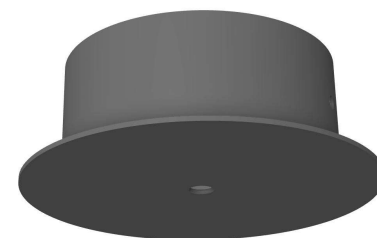

INNER FIXTURE

Dimensions O x w [in] 6.1 x 2.17
Weight [lb] 2 lb
Material metal