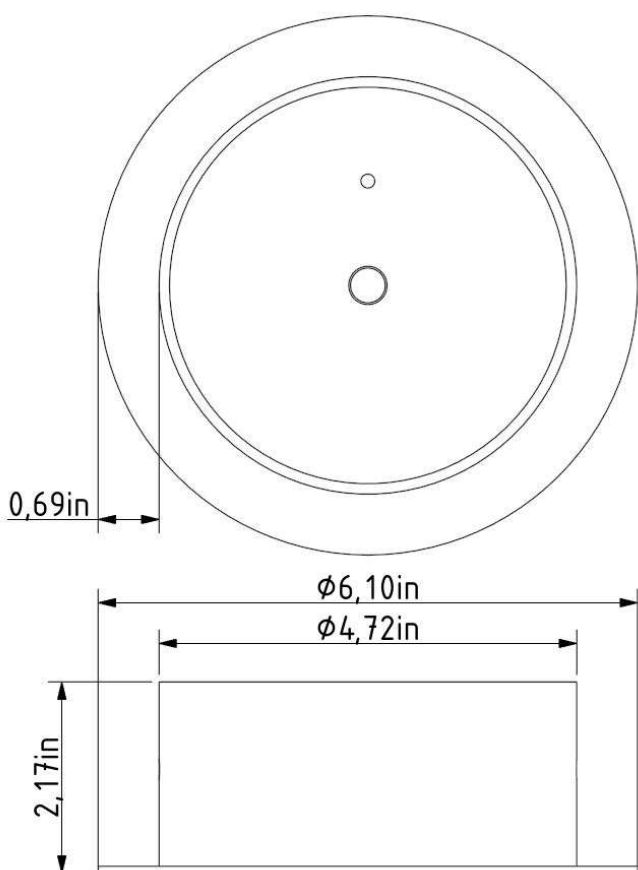

Tech. description

The Sfera light comprises a metal fixture with E26 socket, metal cover, triplex opal glass shade, and power cable. The light is hung from the power cable anchored within a metal ceiling canopy.

Colours options: https://brokis.sharepoint.com/:b:/s/brokis_sp/EQI4z4NIMx5NhCGqJYKIJVsBzf4IUfp5dVGXEQnKm7yzTg

CONSTRUCTION SPECIFICATION

Weight: 9 lb
Construction material: glass, metal
Cord length [in]: 78.74 "
Mounting: Ceiling
Environment: Dry

DIMENSIONS [in]

ELECTRICAL SPECIFICATION

Input voltage [V]: 120 V
Frequency [Hz]: 60 Hz
Max. power [W]: 7 W
Coverage IP: 20
Socket: E26
Light source: -

CERTIFICATIONS

BROKIS S.R.O.
ŠPANILOVA 1315/25
163 00 PRAHA 6 - ŘEPY
CZECH REPUBLIC

Drawing

Hole placement