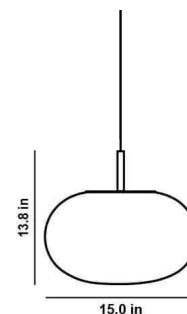

Tech. description

The Sfera light comprises a metal fixture with E26 socket, metal cover, triplex opal glass shade, and power cable. The light is hung from the power cable anchored within a metal ceiling canopy.

Colours options: https://brokis.sharepoint.com/:b:/s/brokis_sp/EQI4z4NIMx5NhCGqJYKIJVsBzf4IUfp5dVGXEQnKm7yzTg

CONSTRUCTION SPECIFICATION

Weight: 9 lb
Construction material: glass, metal
Cord length [in]: 78.74 "
Mounting: Ceiling
Environment: Dry

DIMENSIONS [in]

ELECTRICAL SPECIFICATION

Input voltage [V]: 120 V
Frequency [Hz]: 60 Hz
Max. power [W]: 7 W
Coverage IP: 20
Socket: E26
Light source: -

CERTIFICATIONS

BROKIS S.R.O.
ŠPANILOVA 1315/25
163 00 PRAHA 6 - ŘEPY
CZECH REPUBLIC