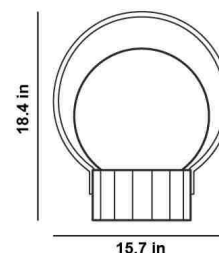

Colours options: https://brokis.sharepoint.com/:b:/s/brokis_sp/EW9abtahSHVFrTEd4bEeFIIBfn8EePA-NbKKzG4sAZzvmA

CONSTRUCTION SPECIFICATION

Weight: 10.6 lb
Construction material: glass, metal, concrete
Cord length [in]: -
Mounting: Table
Environment: Wet

DIMENSIONS [in]

ELECTRICAL SPECIFICATION

Charging: 5 V, 2A max.
Connector: USB-C
Charging time: 4 hod.
Lighting time: +/- 5 hod.
Max. power [W]: 3 W LED
Coverage IP: 44
Socket: -
Light source: LED module
Protection class: 3