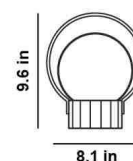

Colours options: https://brokis.sharepoint.com/:b:/s/brokis_sp/EZYYczJ3XNIOjyYWPFG6AO4BLFzr44ENBx-1HH8-UT6S_Q

CONSTRUCTION SPECIFICATION

Weight: 3.5 lb
Construction material: glass, metal, concrete
Cord length [in]: -
Mounting: Table
Environment: Wet

DIMENSIONS [in]

ELECTRICAL SPECIFICATION

Charging: 5 V, 2A max.
Connector: USB-C
Charging time: 4 hod.
Lighting time: +/- 5 hod.
Max. power [W]: 2.4 W LED
Coverage IP: 44
Socket: -
Light source: LED module
Protection class: 3