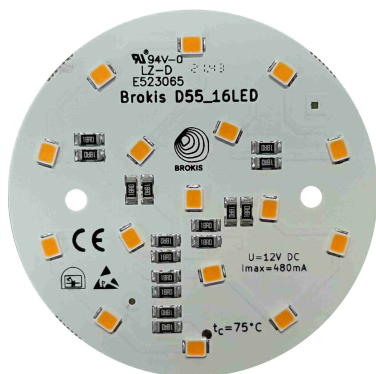

CM14300

Type	LED module
Lamp wattage [W]	2,4 W
Input voltage [V]	12 VDC
Energy class	E
Flux [lm]	310 lm
Light colour [K]	2700 K
CRI	93
Dimmable	yes