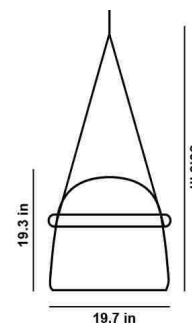

## CONSTRUCTION SPECIFICATION

**Weight:** 35.17 lb  
**Construction material:** glass, metal, leather  
**Cord length [in]:** 86.61 "  
**Mounting:** Ceiling  
**Environment:** Dry

## DIMENSIONS [in]

### INNER FIXTURE

Dimensions O x w [in] 11.02 x 1.97  
Weight [lb] 4.4 lb  
Material metal