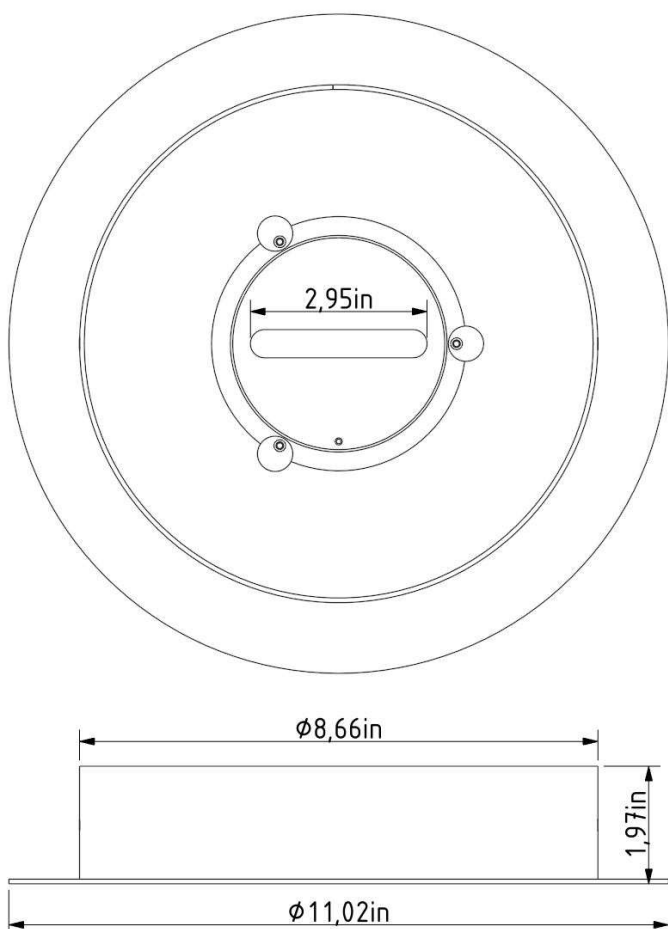

## CONSTRUCTION SPECIFICATION

**Weight:** 35.17 lb  
**Construction material:** glass, metal, leather  
**Cord length [in]:** 86.61 "  
**Mounting:** Ceiling  
**Environment:** Dry

## DIMENSIONS [in]

### INNER FIXTURE

Dimensions O x w [in] 11.02 x 1.97  
Weight [lb] 4.4 lb  
Material metal

### Drawing