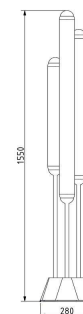

Tech. description

Puro Floor comprises a robust metal base for stability, LED light sources, and glass tubes of opal or grey glass. The light is fitted with a 3P power cord.

Colours options: https://brokis.sharepoint.com/:b/s/brokis_sp/EegTRZ4gagNMtHX2jXgSmLcBiRHUMOn9uchAeNZLRI3Nug

CONSTRUCTION SPECIFICATION

Weight:	18 kg
Construction material:	glass, metal
Cord length [mm]:	2,000 mm
Mounting:	Floor
Environment:	Indoor

DIMENSIONS [mm]

ELECTRICAL SPECIFICATION

Input voltage [V]:	100 - 240 V
Frequency [Hz]:	50-60 Hz
Max. power [W]:	45 W LED
Coverage IP:	20
Socket:	-
Light source:	non-user replaceable LED module
Energy class:	A+