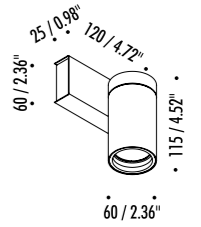

The sizes are expressed in millimeters / inches.

DESIGN DAVIDE GROPPI - 2020
WALL AND CEILING LAMP - METAL

DOT ENDLESS

1A0330303	MATT WHITE - 3000K	48 V DC - MAX 12,6 W LED 3000K - 930 lm - CRI 97 / 2700K - 880 lm - CRI 97 MAX 5 DOT ON ENDLESS COMPULSORY POWER SUPPLY KIT NOT INCLUDED COMPULSORY ACCESSORIES NOT INCLUDED
1A0330303-27	MATT WHITE - 2700K	
1A0330403	MATT BLACK - 3000K	
1A0330403-27	MATT BLACK - 2700K	

COMPULSORY ACCESSORIES

1A1640003	LENS NARROW BEAM	DOT ENDLESS LENS
1A1650003	LENS MEDIUM BEAM	

The sizes are expressed in millimeters / inches.

19990303	MATT WHITE - 5 m	ENDLESS - MAX 150 W - MAX 48 V DC - MAX 4 A	
19990403	MATT BLACK - 5 m		
1A0050303	MATT WHITE - 10 m		
1A0050403	MATT BLACK - 10 m		