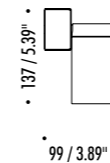

1A1460303	MATT WHITE - 3000K	48 V DC - MAX 12,6 W LED
1A1460303-27	MATT WHITE - 2700K	3000K - 930 lm - CRI 97 / 2700K - 880 lm - CRI 97
1A1460403	MATT BLACK - 3000K	MAX 5 DOT ON ENDLESS
1A1460403-27	MATT BLACK - 2700K	DIMMABLE WIRELESS CONTROL ONLY WITH DEDICATED APP by DAVIDE GROPPI
		COMPULSORY POWER SUPPLY KIT NOT INCLUDED
		COMPULSORY ACCESSORIES NOT INCLUDED

COMPULSORY ACCESSORIES

1A1640003	LENS NARROW BEAM	DOT ENDLESS LENS
1A1650003	LENS MEDIUM BEAM