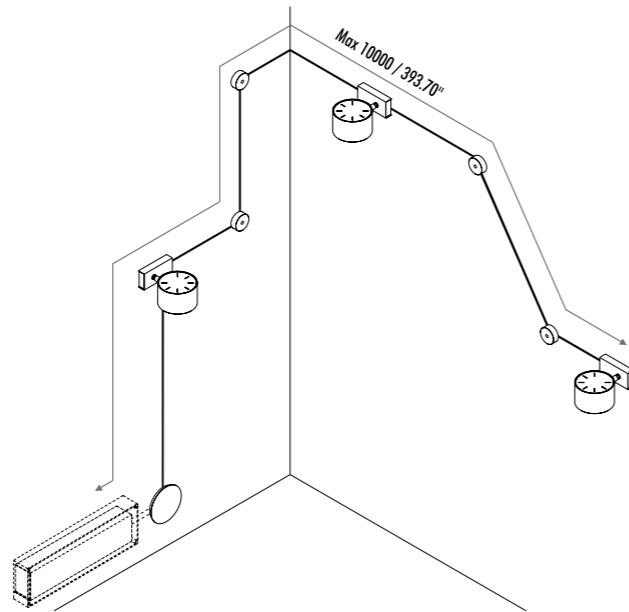

1A0370003	STANDARD	FIXING ROUGH WALLS - 2,5 m	

19610303	MATT WHITE	TERMINALS BOX WITH 2 TERMINALS INCLUDED	
19610403	MATT BLACK		

1A0030303	MATT WHITE	POWER BASE	
1A0030403	MATT BLACK		

19690003	STANDARD	TERMINALS - 2 PIECES	

1A0810303	MATT WHITE	POWER BASE - REMOTE VERSION	
1A0810403	MATT BLACK		

WALL AND CEILING ROSE KIT

REMOTE POWER SUPPLY KIT

COMPULSORY POWER SUPPLY FOR ENDLESS ON/OFF SYSTEM - SPOT ENDLESS IOT - DOT ENDLESS IOT