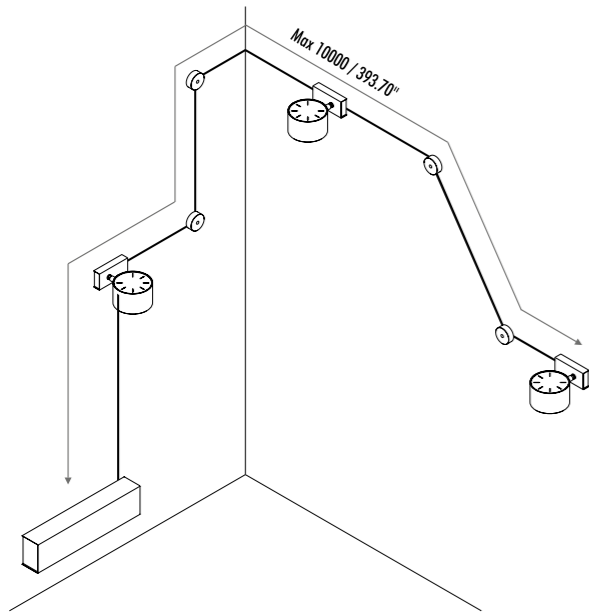

1A0370003	STANDARD	FIXING ROUGH WALLS - 2,5 m	

19610303	MATT WHITE	TERMINALS BOX WITH 2 TERMINALS INCLUDED	
19610403	MATT BLACK		

1A0030303	MATT WHITE	POWER BASE	
1A0030403	MATT BLACK		

19690003	STANDARD	TERMINALS - 2 PIECES	

1A0810303	MATT WHITE	POWER BASE - REMOTE VERSION	
1A0810403	MATT BLACK		

WALL AND CEILING ROSE KIT

REMOTE POWER SUPPLY KIT

COMPULSORY POWER SUPPLY FOR ENDLESS ON/OFF SYSTEM - SPOT ENDLESS IOT - DOT ENDLESS IOT