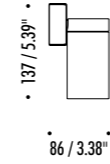

The sizes are expressed in millimeters / inches.

DESIGN DAVIDE GROPPI - 2020
WALL AND CEILING LAMP - METAL

DOT ENDLESS

1A0330303	MATT WHITE - 3000K	48 V DC - MAX 12,6 W LED 3000K - 930 lm - CRI 97 / 2700K - 880 lm - CRI 97 MAX 5 DOT ON ENDLESS COMPULSORY POWER SUPPLY KIT NOT INCLUDED COMPULSORY ACCESSORIES NOT INCLUDED
1A0330303-27	MATT WHITE - 2700K	
1A0330403	MATT BLACK - 3000K	
1A0330403-27	MATT BLACK - 2700K	