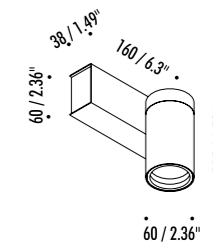

Available on the
App Store

GET IT ON
Google Play

DESIGN DAVIDE GROPPI - 2020
WALL AND CEILING LAMP - METAL

DOT ENDLESS IOT