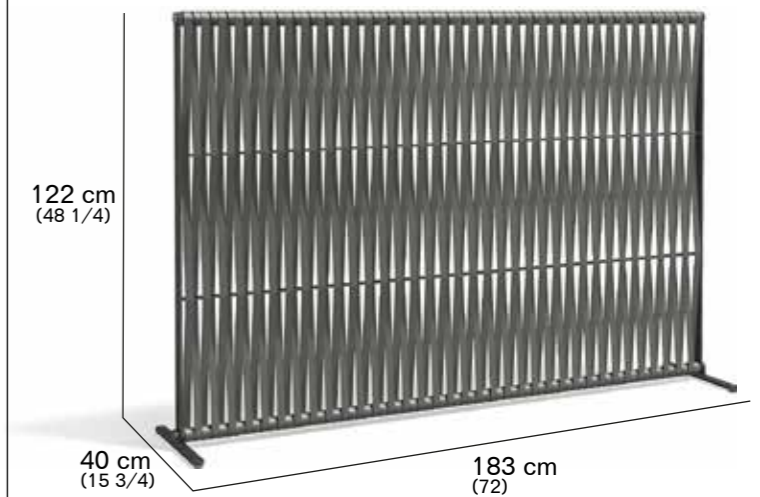

R | O | D | A

WING 002 Horizontal screen

design RODOLFO DORDONI

DESCRIPTION Horizontal screen for outdoor use.

STRUCTURE Powder coated stainless steel.

BELTS Polyester (Belt 25 mm)

WEIGHT

19 kg

STORAGE COVER Available

METAL

SMOKE

MILK

RUST

BELT

GREY

SAND