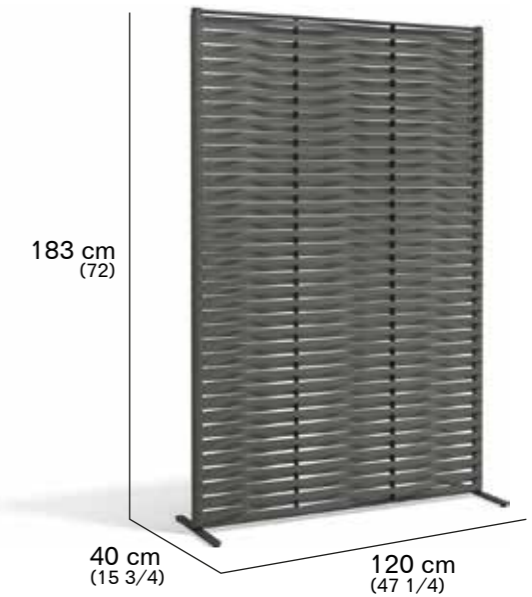

R | O | D | A

WING 001 Vertical screen

design RODOLFO DORDONI

DESCRIPTION Vertical screen for outdoor use.

STRUCTURE Powder coated stainless steel.

BELTS Polyester (Belt 25 mm)

WEIGHT
19 kg

STORAGE COVER Available