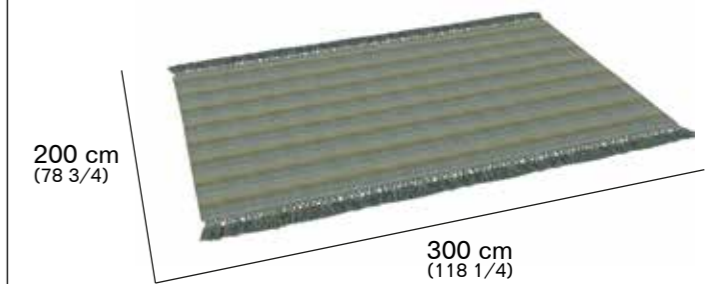

## TINT 001 Rug

**DESCRIPTION** Rug for outdoor use.

**COMPOSITION** 100% polypropylene.  
Hand-woven on loom

**DIMENSION**

Standard: 300x200 cm

(118 2/4 x 78 3/4)

Fringe on long side (max.300 cm)

Other size of rug on request

A tolerance of +/-3% in the dimension is tolerated due to the hand production

**WEIGHT**

14 kg

BLUEEN

GREIGE