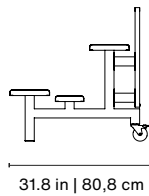

Product weight • Peso del producto 331 lb | 150 kg

82x41.3x14.2 in | 208x105x36 cm
364 lb | 165 kg

Crew comfortably seats up 8 people.
Crew acomoda hasta a 8 personas.

rs barcelona

Crew Accessories

Rafael Rodríguez, 2023
Covered Outdoor counter bar
Barra de exterior cubierto