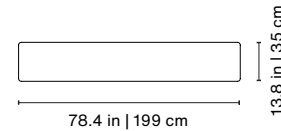

Product weight • Peso del producto 29 lb | 13 kg