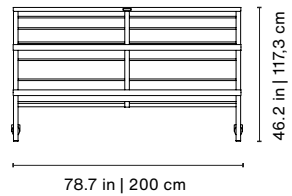

Product weight • Peso del producto 331 lb | 150 kg

82x41.3x14.2 in | 208x105x36 cm
364 lb | 165 kg

Crew comfortably seats up 8 people.
Crew acomoda hasta a 8 personas.

rs barcelona

Crew Accessories

Rafael Rodríguez, 2023
Covered Outdoor counter bar
Barra de exterior cubierto