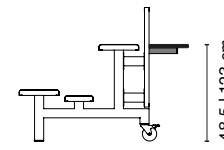

Product weight • Peso del producto 29 lb | 13 kg