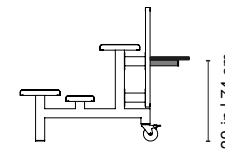

Product weight • Peso del producto 29 lb | 13 kg