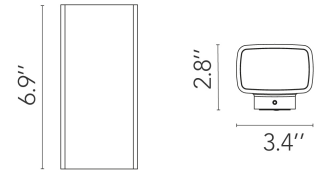

## Climber 87 Up/Down, Forest Green, 12W, 432x2lm, 2700K - Specification Sheet by Piero Lissoni, 2017

Mounting	Wall
Lamp (Bulb) Description	12W, 432x2lm, 2700K, CRI 80
Canopy Dimension	387x2
Environment	Outdoor - Wet location
Dimming	Not dimmable
Finish	Forest green

### Dimensional Image

**CLIMBER**  
87 MM (3.4 IN)