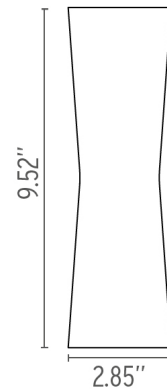

FLOS

Clessidra, Deep Brown (Outdoor 40° + 40°) - Specification Sheet by Antonio Citterio, 2011

Mounting	Wall
Lamp (Bulb) Description	2 MULTICHIP LED 3000K 637lm CRI 80 - 10W
Environment	Indoor/Outdoor - Wet Locations
Dimming	Not dimmable
Finish	Deep Brown
Technical and Product Description	Inspired by the shape of the hourglass, the Clessidra lamp from Antonio Citterio emits diffused direct and indirect light. This stunning wall light has a body made of die-cast aluminum with a powder-coated finish and a diffuser in PMMA (Polymethyl methacrylate). There is an aluminum wall attachment. The cover is in PA66. The fixture has a moisture rating of IP55. A back-plate with a brown finish is included to cover the junction box.

The Clessidra outdoor wall light is available in two beam spreads:

- Outdoor: 20° + 40°

This wall light is also available as an indoor fixture with different finishes.

 FU158418 Deep Brown

Dimensional Image