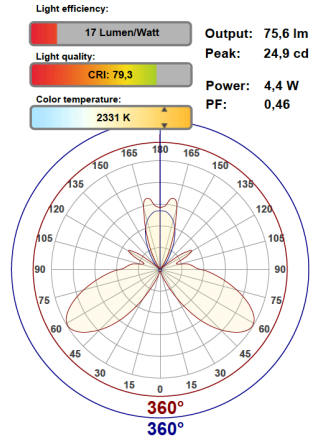

BRUSED ALUMINUM SHADE

POLAR