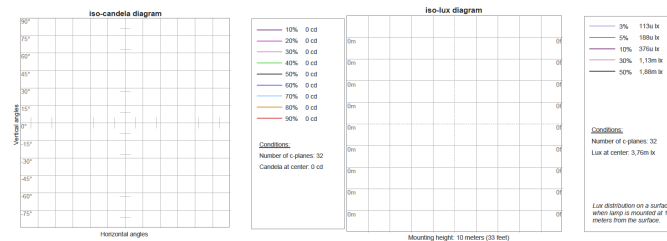

RF200 | PETAL LAMP

RIKKE FROST

RECOMMENDED LIGHT SOURCE USED FOR MEASUREMENTS: Philips LED | P45 4.3W E14 220-240V FR | Warm white | 4.3W = 40W | 470 lumen | 2700K

POWDER COATED ALLUMINUM SHADE

POLAR

FOOTCANDLES

ISOLUX

BRUSED ALUMINUM SHADE

POLAR

FOOTCANDLES

ISOLUX

BRUSHED BRASS SHADE

POLAR

FOOTCANDLES

ISOLUX