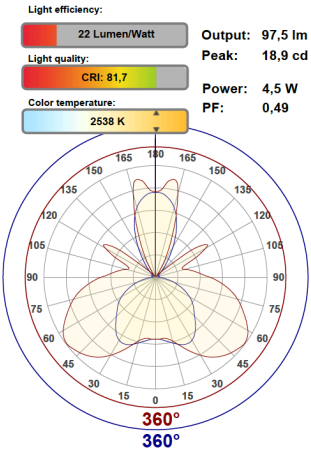

RF200 | PETAL LAMP

RIKKE FROST

RECOMMENDED LIGHT SOURCE USED FOR MEASUREMENTS: Philips LED | P45 4.3W E14 220-240V FR | Warm white | 4.3W = 40W | 470 lumen | 2700K

POWDER COATED ALLUMINUM SHADE

POLAR