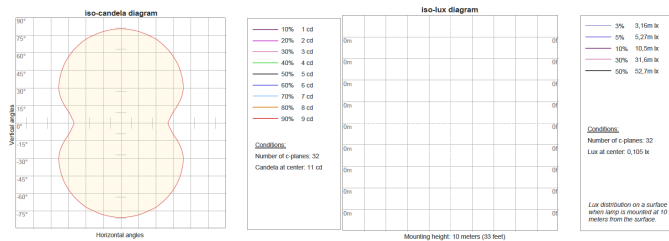

RF200 | PETAL LAMP

RIKKE FROST

RECOMMENDED LIGHT SOURCE USED FOR MEASUREMENTS: Philips LED | P45 4.3W E14 220-240V FR | Warm white | 4.3W = 40W | 470 lumen | 2700K

POWDER COATED ALLUMINUM SHADE

POLAR

FOOTCANDLES

ISOLUX

BRUSED ALUMINUM SHADE

POLAR

FOOTCANDLES

ISOLUX

BRUSHED BRASS SHADE

POLAR

FOOTCANDLES

ISOLUX