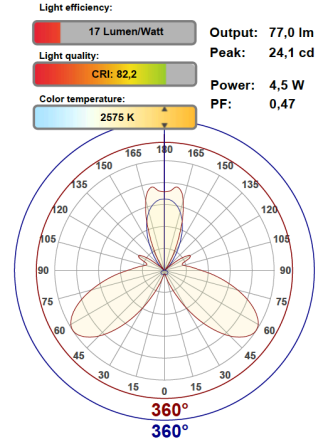

BRUSHED BRASS SHADE

POLAR