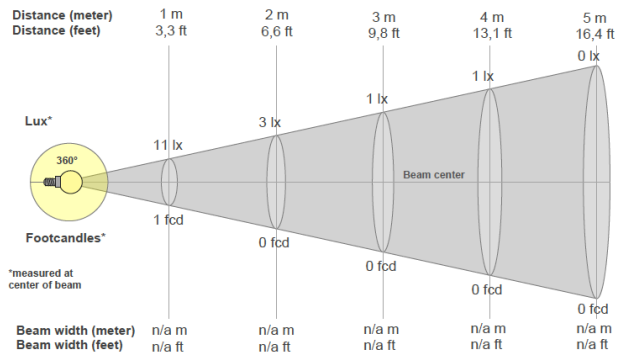

FOOTCANDLES