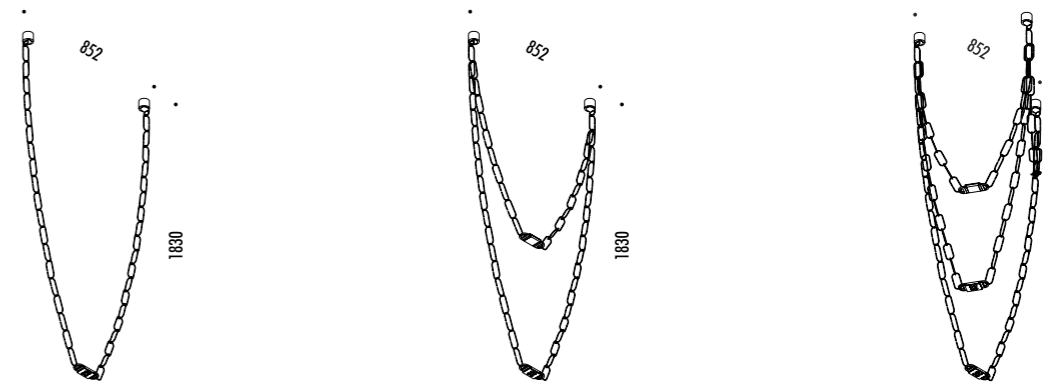

MISURE CONSIGLIATE / SUGGESTED MEASURES

198700	STANDARD - 3000K	ChainDelier 2-1 24 V DC - 1 x 5 W LED - 350 lm - CRI > 90 40 ANELLI ORO - 2 ROSONI ORO KIT INSTALLAZIONE OBBLIGATORIO INCLUSO - DRIVER LED INCLUSO INPUT 220-240 V - 50/60 Hz DIMMERABILE DALI - PUSH - ACCESSORI OPZIONALI 40 GOLD LINKS - 2 GOLD CEILING ROSE COMPULSORY INSTALLATION KIT INCLUDED - INCLUDES LED DRIVER INPUT 220-240 V - 50/60 Hz DALI - PUSH DIMMABLE - OPTIONAL ACCESSORIES
198700-27	STANDARD - 2700K	
198900	STANDARD - 3000K	ChainDelier 2-2 24 V DC - 2 x 5 W LED - 2 x 350 lm - CRI > 90 60 ANELLI ORO - 2 ROSONI ORO KIT INSTALLAZIONE OBBLIGATORIO INCLUSO - DRIVER LED INCLUSO INPUT 220-240 V - 50/60 Hz DIMMERABILE DALI - PUSH - ACCESSORI OPZIONALI 60 GOLD LINKS - 2 GOLD CEILING ROSE COMPULSORY INSTALLATION KIT INCLUDED - INCLUDES LED DRIVER INPUT 220-240 V - 50/60 Hz DALI - PUSH DIMMABLE - OPTIONAL ACCESSORIES
198900-27	STANDARD - 2700K	
199100	STANDARD - 3000K	ChainDelier 2-3 24 V DC - 3 x 5 W LED - 3 x 350 lm - CRI > 90 100 ANELLI ORO - 3 ROSONI ORO KIT INSTALLAZIONE OBBLIGATORIO INCLUSO - DRIVER LED INCLUSO INPUT 220-240 V - 50/60 Hz DIMMERABILE DALI - PUSH - ACCESSORI OPZIONALI 100 GOLD LINKS - 3 GOLD CEILING ROSE COMPULSORY INSTALLATION KIT INCLUDED - INCLUDES LED DRIVER INPUT 220-240 V - 50/60 Hz DALI - PUSH DIMMABLE - OPTIONAL ACCESSORIES
199100-27	STANDARD - 2700K