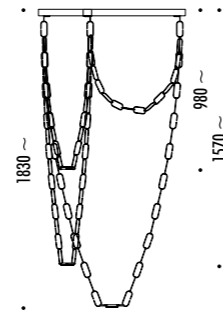

ChainDelier 1