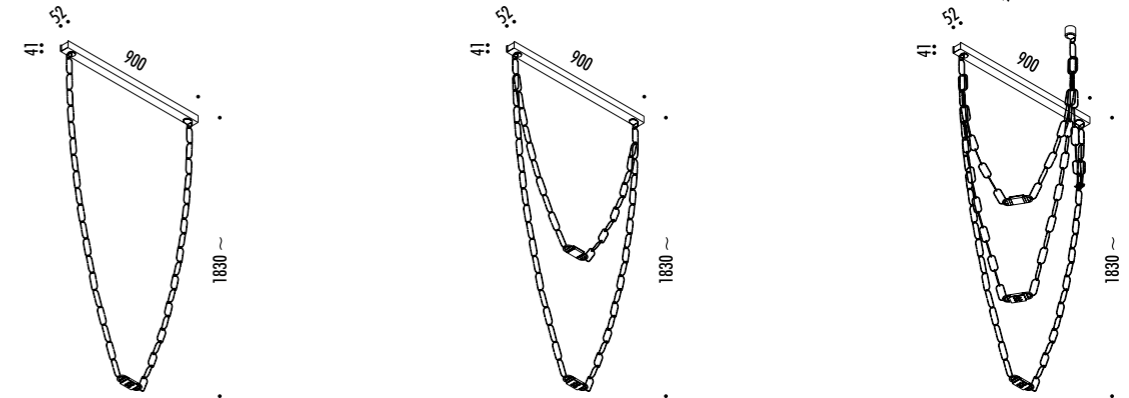

DESIGN DAVIDE GROPPI - 2019
 LAMPADA A SOSPENSIONE - METACRILATO - METALLO - PA - PVC
 SUSPENSION LAMP - METHACRYLATE - METAL - PA - PVC

CE IP 20

ChainDelier 1

198800	STANDARD - 3000K	ChainDelier 1-1 220-240 V - 50/60 Hz - 1 x 5 W LED - 350 lm - CRI > 90
198800-27	STANDARD - 2700K	40 ANELLI ORO - ROSONE GRANDE ORO DRIVER LED INCLUSO INPUT 220-240 V - 50/60 Hz - DIMMERABILE DALI - PUSH ACCESSORI OPZIONALI 40 GOLD LINKS - BIG GOLD CEILING ROSE INCLUDES LED DRIVER INPUT 220-240 V - 50/60 Hz - DALI - PUSH DIMMABLE OPTIONAL ACCESSORIES
199000	STANDARD - 3000K	ChainDelier 1-2 220-240 V - 50/60 Hz - 2 x 5 W LED - 2 x 350 lm - CRI > 90
199000-27	STANDARD - 2700K	60 ANELLI ORO - ROSONE GRANDE ORO DRIVER LED INCLUSO INPUT 220-240 V - 50/60 Hz - DIMMERABILE DALI - PUSH ACCESSORI OPZIONALI 60 GOLD LINKS - BIG GOLD CEILING ROSE INCLUDES LED DRIVER INPUT 220-240 V - 50/60 Hz - DALI - PUSH DIMMABLE OPTIONAL ACCESSORIES
199200	STANDARD - 3000K	ChainDelier 1-3 220-240 V - 50/60 Hz - 3 x 5 W LED - 3 x 350 lm - CRI > 90
199200-27	STANDARD - 2700K	100 ANELLI ORO - ROSONE GRANDE ORO - ROSONE PICCOLO ORO DRIVER LED INCLUSO INPUT 220-240 V - 50/60 Hz - DIMMERABILE DALI - PUSH ACCESSORI OPZIONALI 100 GOLD LINKS - BIG GOLD CEILING ROSE - SMALL GOLD CEILING ROSE INCLUDES LED DRIVER INPUT 220-240 V - 50/60 Hz - DALI - PUSH DIMMABLE OPTIONAL ACCESSORIES