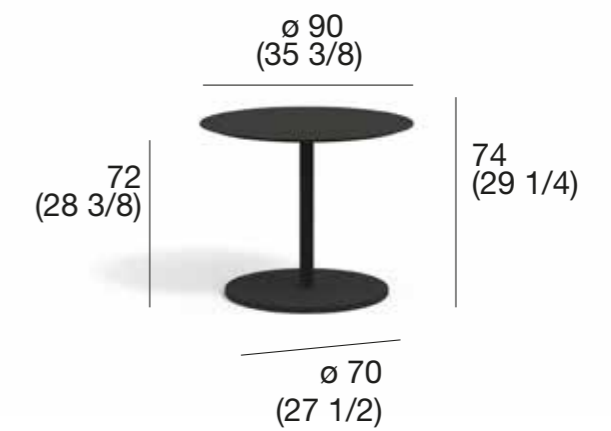

R | O | D | A

BUTTON 004 Table

DESCRIPTION Dining table for outdoor use.

STRUCTURE Powder coated aluminium.

TOP Powder coated aluminium.

WEIGHT

40 kg

METAL