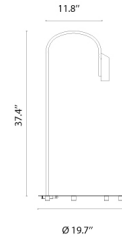

## Caule Bollard 1, Black, 2700K - Specification Sheet by Patricia Urquiola, 2020

---

Mounting	Base on Ground
Lamp (Bulb) Description	5W, 447lm, 2700K, CRI 80
Canopy Dimension	282
Environment	Indoor/Outdoor - Wet Locations
Dimming	Dimmable 0-10V
Finish	Black

### Dimensional Image

### Physical

---

Construction Material	Aluminium
Weight	12.8 lbs

● F016M22KU30 Black