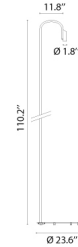

## Caule Bollard 1, Black, 2700K - Specification Sheet by Patricia Urquiola, 2020

---

Mounting	Base on Ground
Lamp (Bulb) Description	5W, 447lm, 2700K, CRI 80
Canopy Dimension	282
Environment	Indoor/Outdoor - Wet Locations
Dimming	Dimmable 0-10V
Finish	Black

## Caule Floor 5, 2700K, Black - Specification Sheet by Patricia Urquiola, 2020

---

Mounting	Free Standing
Lamp (Bulb) Description	10W, 447lm, 2700K, CRI80
Environment	Outdoor - Wet location
Finish	Black

### Physical

---

Construction Material	Aluminium
Weight	15.9 lbs

● F016M25KU30 Black

### Dimensional Image