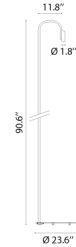

## Caule Bollard 1, Black, 2700K - Specification Sheet by Patricia Urquiola, 2020

---

Mounting	Base on Ground
Lamp (Bulb) Description	5W, 447lm, 2700K, CRI 80
Canopy Dimension	282
Environment	Indoor/Outdoor - Wet Locations
Dimming	Dimmable 0-10V
Finish	Black

## Caule Floor 4, 2700K, Black - Specification Sheet by Patricia Urquiola, 2020

---

Mounting	Free Standing
Lamp (Bulb) Description	10W, 447lm, 2700K, CRI80
Environment	Outdoor - Wet location
Finish	Black

### Physical

---

Construction Material	Aluminium
Weight	15 lbs

● F016M24KU30 Black

### Dimensional Image