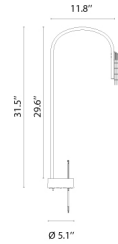

## Caule Bollard 1, Black, 2700K - Specification Sheet by Patricia Urquiola, 2020

---

Mounting	Base on Ground
Lamp (Bulb) Description	5W, 447lm, 2700K, CRI 80
Canopy Dimension	282
Environment	Indoor/Outdoor - Wet Locations
Dimming	Dimmable 0-10V
Finish	Black

### Physical

---

Construction Material	Aluminium
Weight	4.18 lbs

---

● F016A21BU30 Black

### Dimensional Image