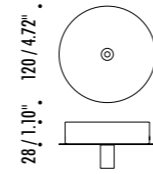

The sizes are expressed in millimeters / inches.

DESIGN OMAR CARRAGLIA - 2015
SUSPENSION LAMP - METAL - BLOWN GLASS

CATHODE ENDLESS

CEILING ROSE

1A2980303.27.40	MATT WHITE - 2700K - ENDLESS	48 V DC - 5,5 W LED 2700K - 312 lm - CRI > 90 / 3000K - 312 lm - CRI > 90
1A2980303.30.40	MATT WHITE - 3000K - ENDLESS	WHITE CABLE - WHITE CEILING ROSE - NOT DIMMABLE COMPULSORY ENDLESS POWER SUPPLY KIT NOT INCLUDED
1A2980803.27.40	BRUSHED BRASS - 2700K - ENDLESS	48 V DC - 5,5 W LED 2700K - 312 lm - CRI > 90 / 3000K - 312 lm - CRI > 90
1A2980803.30.40	BRUSHED BRASS - 3000K - ENDLESS	BLACK CABLE - BLACK CEILING ROSE - NOT DIMMABLE COMPULSORY ENDLESS POWER SUPPLY KIT NOT INCLUDED

INSTALLATION WITH ENDLESS AND REMOTE POWER SUPPLY KIT

INSTALLATION WITH ENDLESS AND POWER SUPPLY KIT WITH PLUG

The sizes are expressed in millimeters / inches.

1A3470300.00.00	MATT WHITE - 5 m	ENDLESS - MAX 150 W - MAX 48 V DC - MAX 4 A	
1A3470400.00.00	MATT BLACK - 5 m		
1A0050300.00.00	MATT WHITE - 10 m		
1A0050400.00.00	MATT BLACK - 10 m		