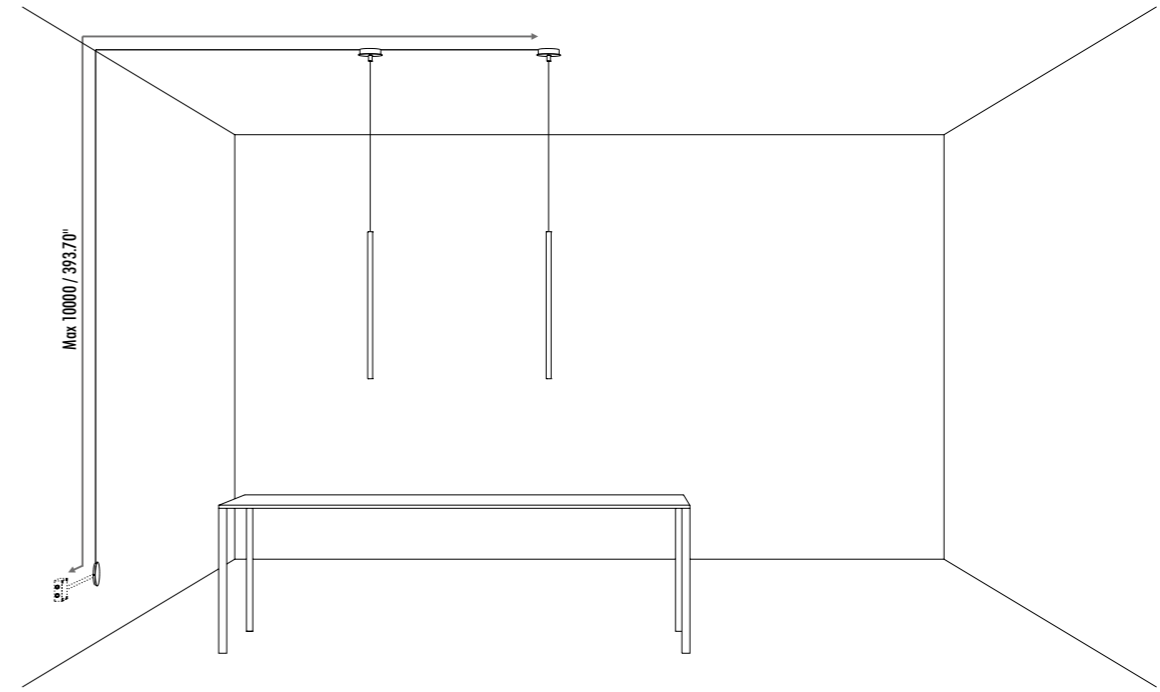

The sizes are expressed in millimeters / inches.

DESIGN OMAR CARRAGLIA - 2015
SUSPENSION LAMP - METAL - BLOWN GLASS

CATHODE ENDLESS

CEILING ROSE

1A2980303.27.40	MATT WHITE - 2700K - ENDLESS	48 V DC - 5,5 W LED 2700K - 312 lm - CRI > 90 / 3000K - 312 lm - CRI > 90
1A2980303.30.40	MATT WHITE - 3000K - ENDLESS	WHITE CABLE - WHITE CEILING ROSE - NOT DIMMABLE COMPULSORY ENDLESS POWER SUPPLY KIT NOT INCLUDED
1A2980803.27.40	BRUSHED BRASS - 2700K - ENDLESS	48 V DC - 5,5 W LED 2700K - 312 lm - CRI > 90 / 3000K - 312 lm - CRI > 90
1A2980803.30.40	BRUSHED BRASS - 3000K - ENDLESS	BLACK CABLE - BLACK CEILING ROSE - NOT DIMMABLE COMPULSORY ENDLESS POWER SUPPLY KIT NOT INCLUDED

INSTALLATION WITH ENDLESS AND REMOTE POWER SUPPLY KIT

INSTALLATION WITH ENDLESS AND POWER SUPPLY KIT WITH PLUG

The sizes are expressed in millimeters / inches.

1A3470300.00.00	MATT WHITE - 5 m	ENDLESS - MAX 150 W - MAX 48 V DC - MAX 4 A	
1A3470400.00.00	MATT BLACK - 5 m		
1A0050300.00.00	MATT WHITE - 10 m		
1A0050400.00.00	MATT BLACK - 10 m		

1A0370000.00.00	STANDARD	FIXING ROUGH WALLS KIT - 2,5 m	
-----------------	----------	--------------------------------	--

1A3480300.00.00	MATT WHITE	TERMINAL BOX WITH 2 TERMINALS INCLUDED	
1A3480400.00.00	MATT BLACK		