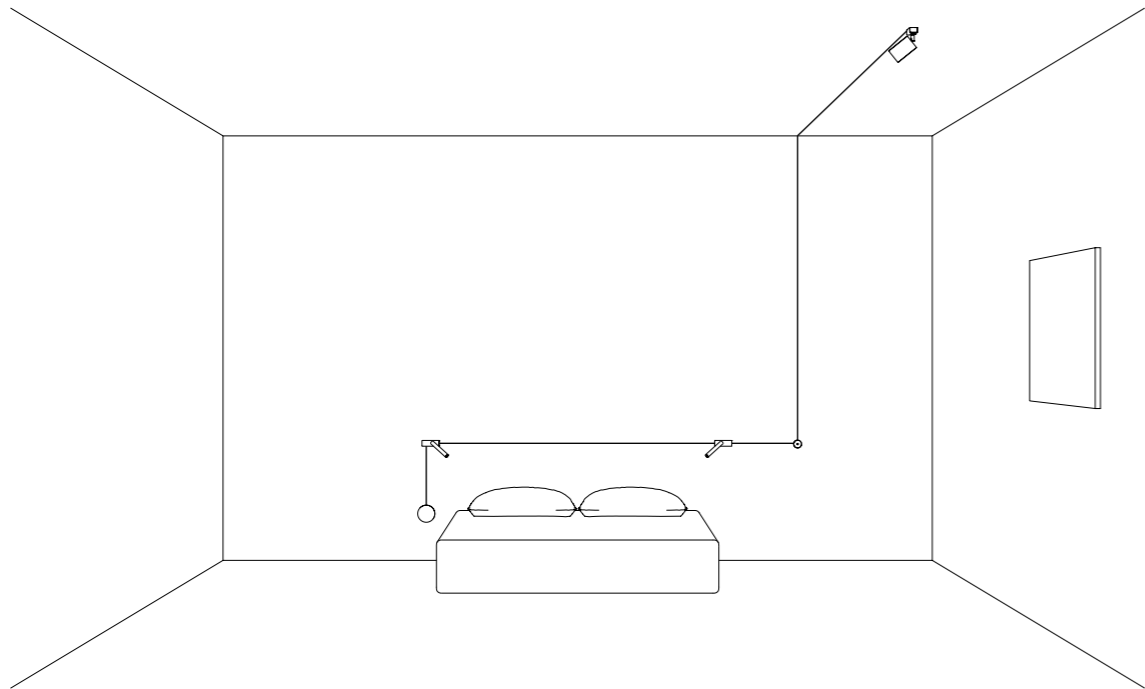

LAYOUT EXAMPLES

48 V POWER SUPPLY KIT: ABSORPTION MAX 1,875 A / ENDLESS: MAX 10 METERS LENGHT FROM POWER SUPPLY KIT

2	MIRA	2 x 0,16 A
1	SPOT	0,34 A
TOT		0,66 A