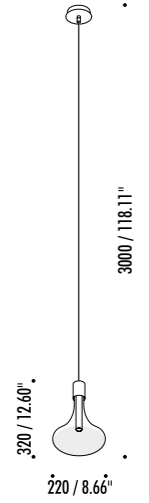

The sizes are expressed in millimeters / inches.

DESIGN OMAR CARRAGLIA - 2015
SUSPENSION LAMP - METAL - BLOWN GLASS

CATHODE ENDLESS

CEILING ROSE

1A2980303.27.40	MATT WHITE - 2700K - ENDLESS	48 V DC - 5,5 W LED 2700K - 312 lm - CRI > 90 / 3000K - 312 lm - CRI > 90
1A2980303.30.40	MATT WHITE - 3000K - ENDLESS	WHITE CABLE - WHITE CEILING ROSE - NOT DIMMABLE COMPULSORY ENDLESS POWER SUPPLY KIT NOT INCLUDED
1A2980803.27.40	BRUSHED BRASS - 2700K - ENDLESS	48 V DC - 5,5 W LED 2700K - 312 lm - CRI > 90 / 3000K - 312 lm - CRI > 90
1A2980803.30.40	BRUSHED BRASS - 3000K - ENDLESS	BLACK CABLE - BLACK CEILING ROSE - NOT DIMMABLE COMPULSORY ENDLESS POWER SUPPLY KIT NOT INCLUDED

INSTALLATION WITH ENDLESS AND REMOTE POWER SUPPLY KIT

INSTALLATION WITH ENDLESS AND POWER SUPPLY KIT WITH PLUG

The sizes are expressed in millimeters / inches.

1A3470300.00.00	MATT WHITE - 5 m	ENDLESS - MAX 150 W - MAX 48 V DC - MAX 4 A	
1A3470400.00.00	MATT BLACK - 5 m		
1A0050300.00.00	MATT WHITE - 10 m		
1A0050400.00.00	MATT BLACK - 10 m		

1A0370000.00.00	STANDARD	FIXING ROUGH WALLS KIT - 2,5 m	
-----------------	----------	--------------------------------	--

1A3480300.00.00	MATT WHITE	TERMINAL BOX WITH 2 TERMINALS INCLUDED	
1A3480400.00.00	MATT BLACK		