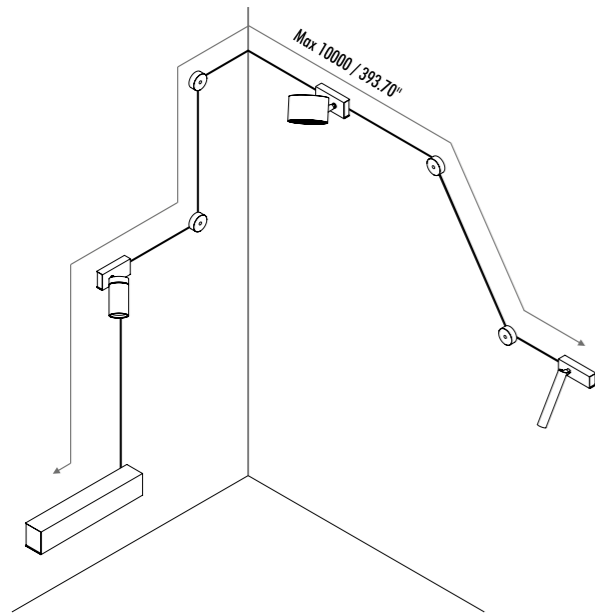

WALL AND CEILING ROSE KIT