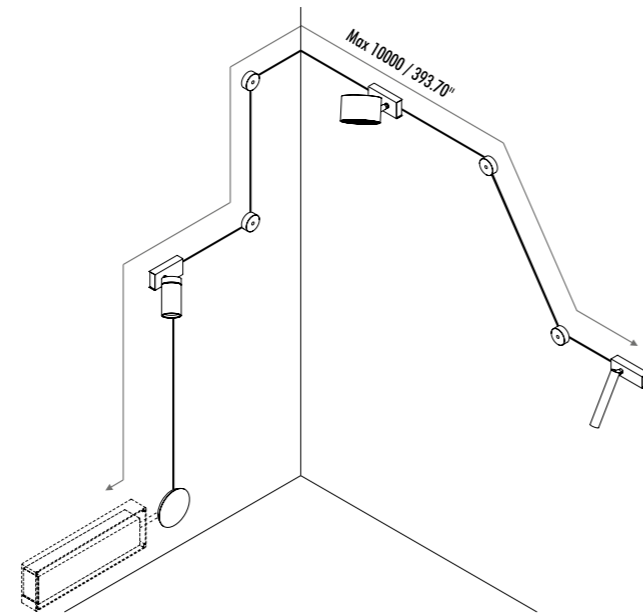

REMOTE POWER SUPPLY KIT

The sizes are expressed in millimeters / inches.

COMPULSORY POWER SUPPLY KIT FOR ENDLESS ON/OFF SYSTEM AND CASAMBI

1A0260303.00.00	MATT WHITE - ON/OFF	POWER SUPPLY KIT WITH PLUG INPUT 120 V - 60 Hz - OUTPUT 48 V DC - 90 W	
1A0260403.00.00	MATT BLACK - ON/OFF		

1A1020303.00.00	MATT WHITE - ON/OFF	WALL - CEILING ROSE - REMOTE KIT INPUT 120 V - 60 Hz - OUTPUT 48 V DC - 90 W - IP20	
1A1020403.00.00	MATT BLACK - ON/OFF		

COMPULSORY POWER SUPPLY KIT FOR ENDLESS DIMMABLE SYSTEM

1A1800303.00.06	MATT WHITE	POWER SUPPLY KIT WITH PLUG - DIMMER INPUT 120 V - 60 Hz - OUTPUT 48 V DC - 90 W	
1A1800403.00.06	MATT BLACK		

1A1810303.00.07	MATT WHITE - DIM	WALL - CEILING ROSE - REMOTE KIT INPUT 120 V - 60 Hz - OUTPUT 48 V DC - 90 W - IP20 DALI - PUSH - 0/1-10 V DIMMABLE	
1A1810403.00.07	MATT BLACK - DIM