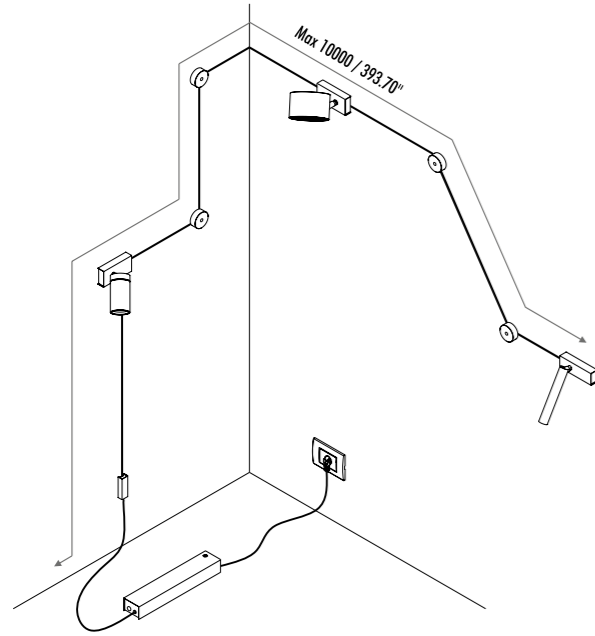

The sizes are expressed in millimeters / inches.

COMPULSORY POWER SUPPLY KIT FOR ENDLESS ON/OFF SYSTEM AND CASAMBI

1A0260303.00.00	MATT WHITE - ON/OFF	POWER SUPPLY KIT WITH PLUG INPUT 120 V - 60 Hz - OUTPUT 48 V DC - 90 W	
1A0260403.00.00	MATT BLACK - ON/OFF		

1A1020303.00.00	MATT WHITE - ON/OFF	WALL - CEILING ROSE - REMOTE KIT INPUT 120 V - 60 Hz - OUTPUT 48 V DC - 90 W - IP20	
1A1020403.00.00	MATT BLACK - ON/OFF		

COMPULSORY POWER SUPPLY KIT FOR ENDLESS DIMMABLE SYSTEM

1A1800303.00.06	MATT WHITE	POWER SUPPLY KIT WITH PLUG - DIMMER INPUT 120 V - 60 Hz - OUTPUT 48 V DC - 90 W	
1A1800403.00.06	MATT BLACK		

1A1810303.00.07	MATT WHITE - DIM	WALL - CEILING ROSE - REMOTE KIT INPUT 120 V - 60 Hz - OUTPUT 48 V DC - 90 W - IP20 DALI - PUSH - 0/1-10 V DIMMABLE	
1A1810403.00.07	MATT BLACK - DIM