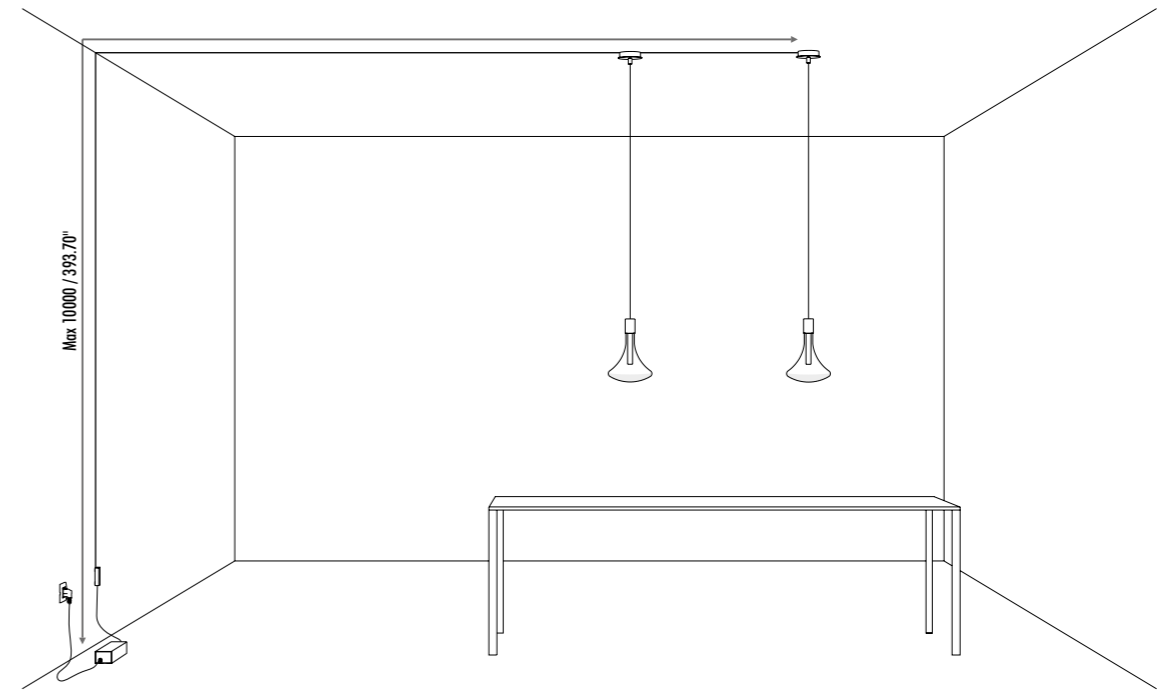

The sizes are expressed in millimeters / inches.

DESIGN OMAR CARRAGLIA - 2015
SUSPENSION LAMP - METAL - BLOWN GLASS

CATHODE ENDLESS

CEILING ROSE

1A2980303.27.40	MATT WHITE - 2700K - ENDLESS	48 V DC - 5,5 W LED 2700K - 312 lm - CRI > 90 / 3000K - 312 lm - CRI > 90
1A2980303.30.40	MATT WHITE - 3000K - ENDLESS	WHITE CABLE - WHITE CEILING ROSE - NOT DIMMABLE COMPULSORY ENDLESS POWER SUPPLY KIT NOT INCLUDED
1A2980803.27.40	BRUSHED BRASS - 2700K - ENDLESS	48 V DC - 5,5 W LED 2700K - 312 lm - CRI > 90 / 3000K - 312 lm - CRI > 90
1A2980803.30.40	BRUSHED BRASS - 3000K - ENDLESS	BLACK CABLE - BLACK CEILING ROSE - NOT DIMMABLE COMPULSORY ENDLESS POWER SUPPLY KIT NOT INCLUDED

INSTALLATION WITH ENDLESS AND REMOTE POWER SUPPLY KIT

INSTALLATION WITH ENDLESS AND POWER SUPPLY KIT WITH PLUG

The sizes are expressed in millimeters / inches.

1A3470300.00.00	MATT WHITE - 5 m	ENDLESS - MAX 150 W - MAX 48 V DC - MAX 4 A	
1A3470400.00.00	MATT BLACK - 5 m		
1A0050300.00.00	MATT WHITE - 10 m		
1A0050400.00.00	MATT BLACK - 10 m		