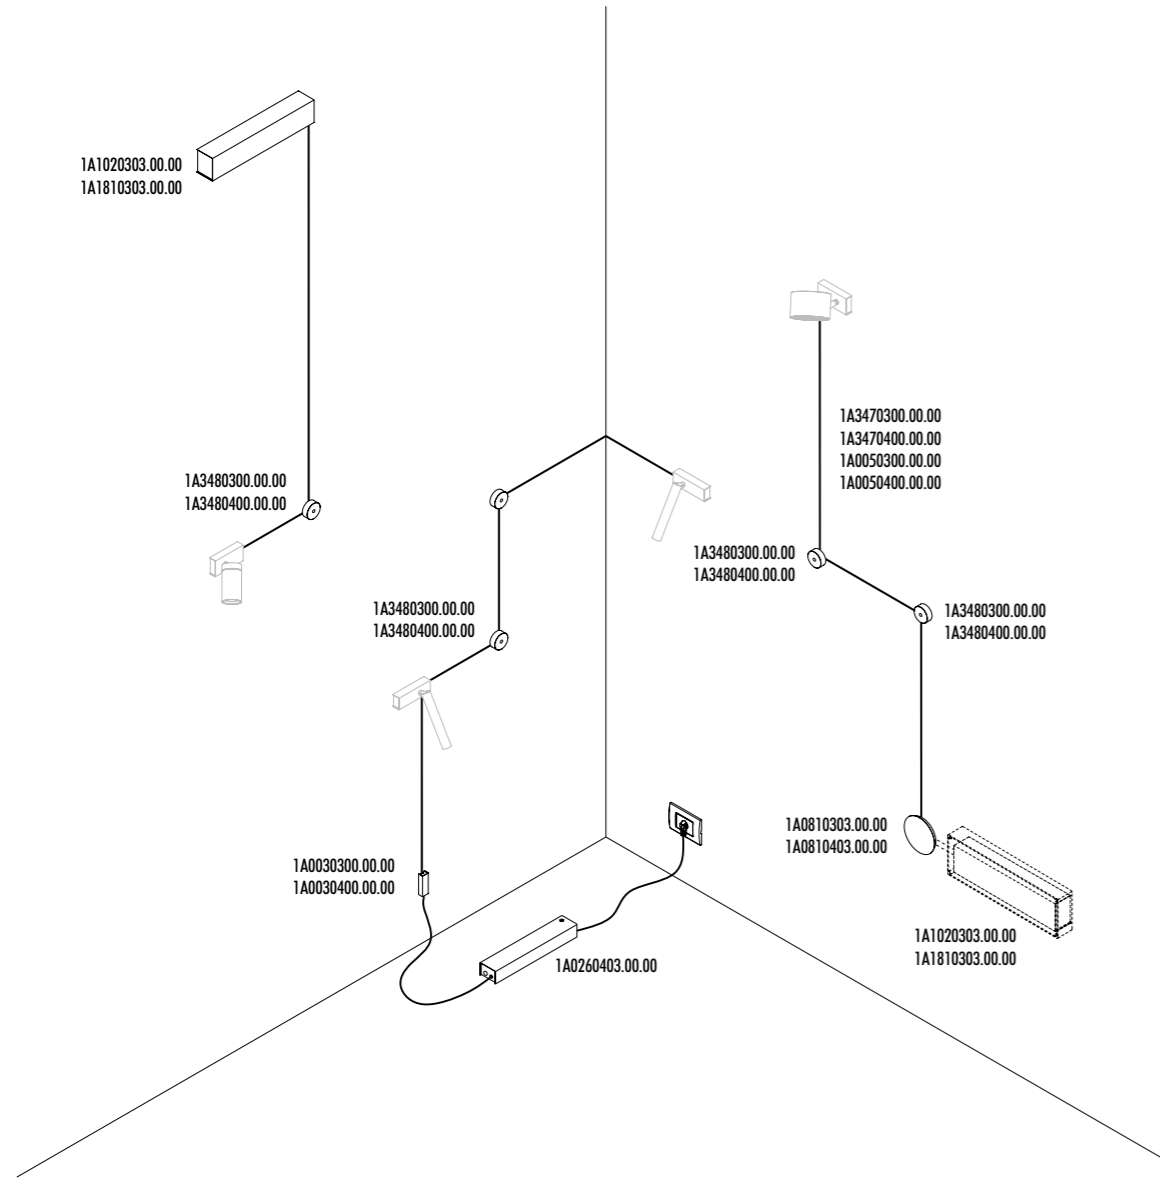

The sizes are expressed in millimeters / inches.

DESIGN OMAR CARRAGLIA - 2015
SUSPENSION LAMP - METAL - BLOWN GLASS

CATHODE ENDLESS

CEILING ROSE

1A2980303.27.40	MATT WHITE - 2700K - ENDLESS	48 V DC - 5,5 W LED 2700K - 312 lm - CRI > 90 / 3000K - 312 lm - CRI > 90
1A2980303.30.40	MATT WHITE - 3000K - ENDLESS	WHITE CABLE - WHITE CEILING ROSE - NOT DIMMABLE COMPULSORY ENDLESS POWER SUPPLY KIT NOT INCLUDED
1A2980803.27.40	BRUSHED BRASS - 2700K - ENDLESS	48 V DC - 5,5 W LED 2700K - 312 lm - CRI > 90 / 3000K - 312 lm - CRI > 90
1A2980803.30.40	BRUSHED BRASS - 3000K - ENDLESS	BLACK CABLE - BLACK CEILING ROSE - NOT DIMMABLE COMPULSORY ENDLESS POWER SUPPLY KIT NOT INCLUDED

INSTALLATION WITH ENDLESS AND REMOTE POWER SUPPLY KIT

INSTALLATION WITH ENDLESS AND POWER SUPPLY KIT WITH PLUG

The sizes are expressed in millimeters / inches.

1A3470300.00.00	MATT WHITE - 5 m	ENDLESS - MAX 150 W - MAX 48 V DC - MAX 4 A	
1A3470400.00.00	MATT BLACK - 5 m		
1A0050300.00.00	MATT WHITE - 10 m		
1A0050400.00.00	MATT BLACK - 10 m		

1A0370000.00.00	STANDARD	FIXING ROUGH WALLS KIT - 2,5 m	
-----------------	----------	--------------------------------	--

1A3480300.00.00	MATT WHITE	TERMINAL BOX WITH 2 TERMINALS INCLUDED	
1A3480400.00.00	MATT BLACK		