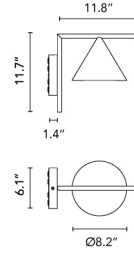

Dimensional Image