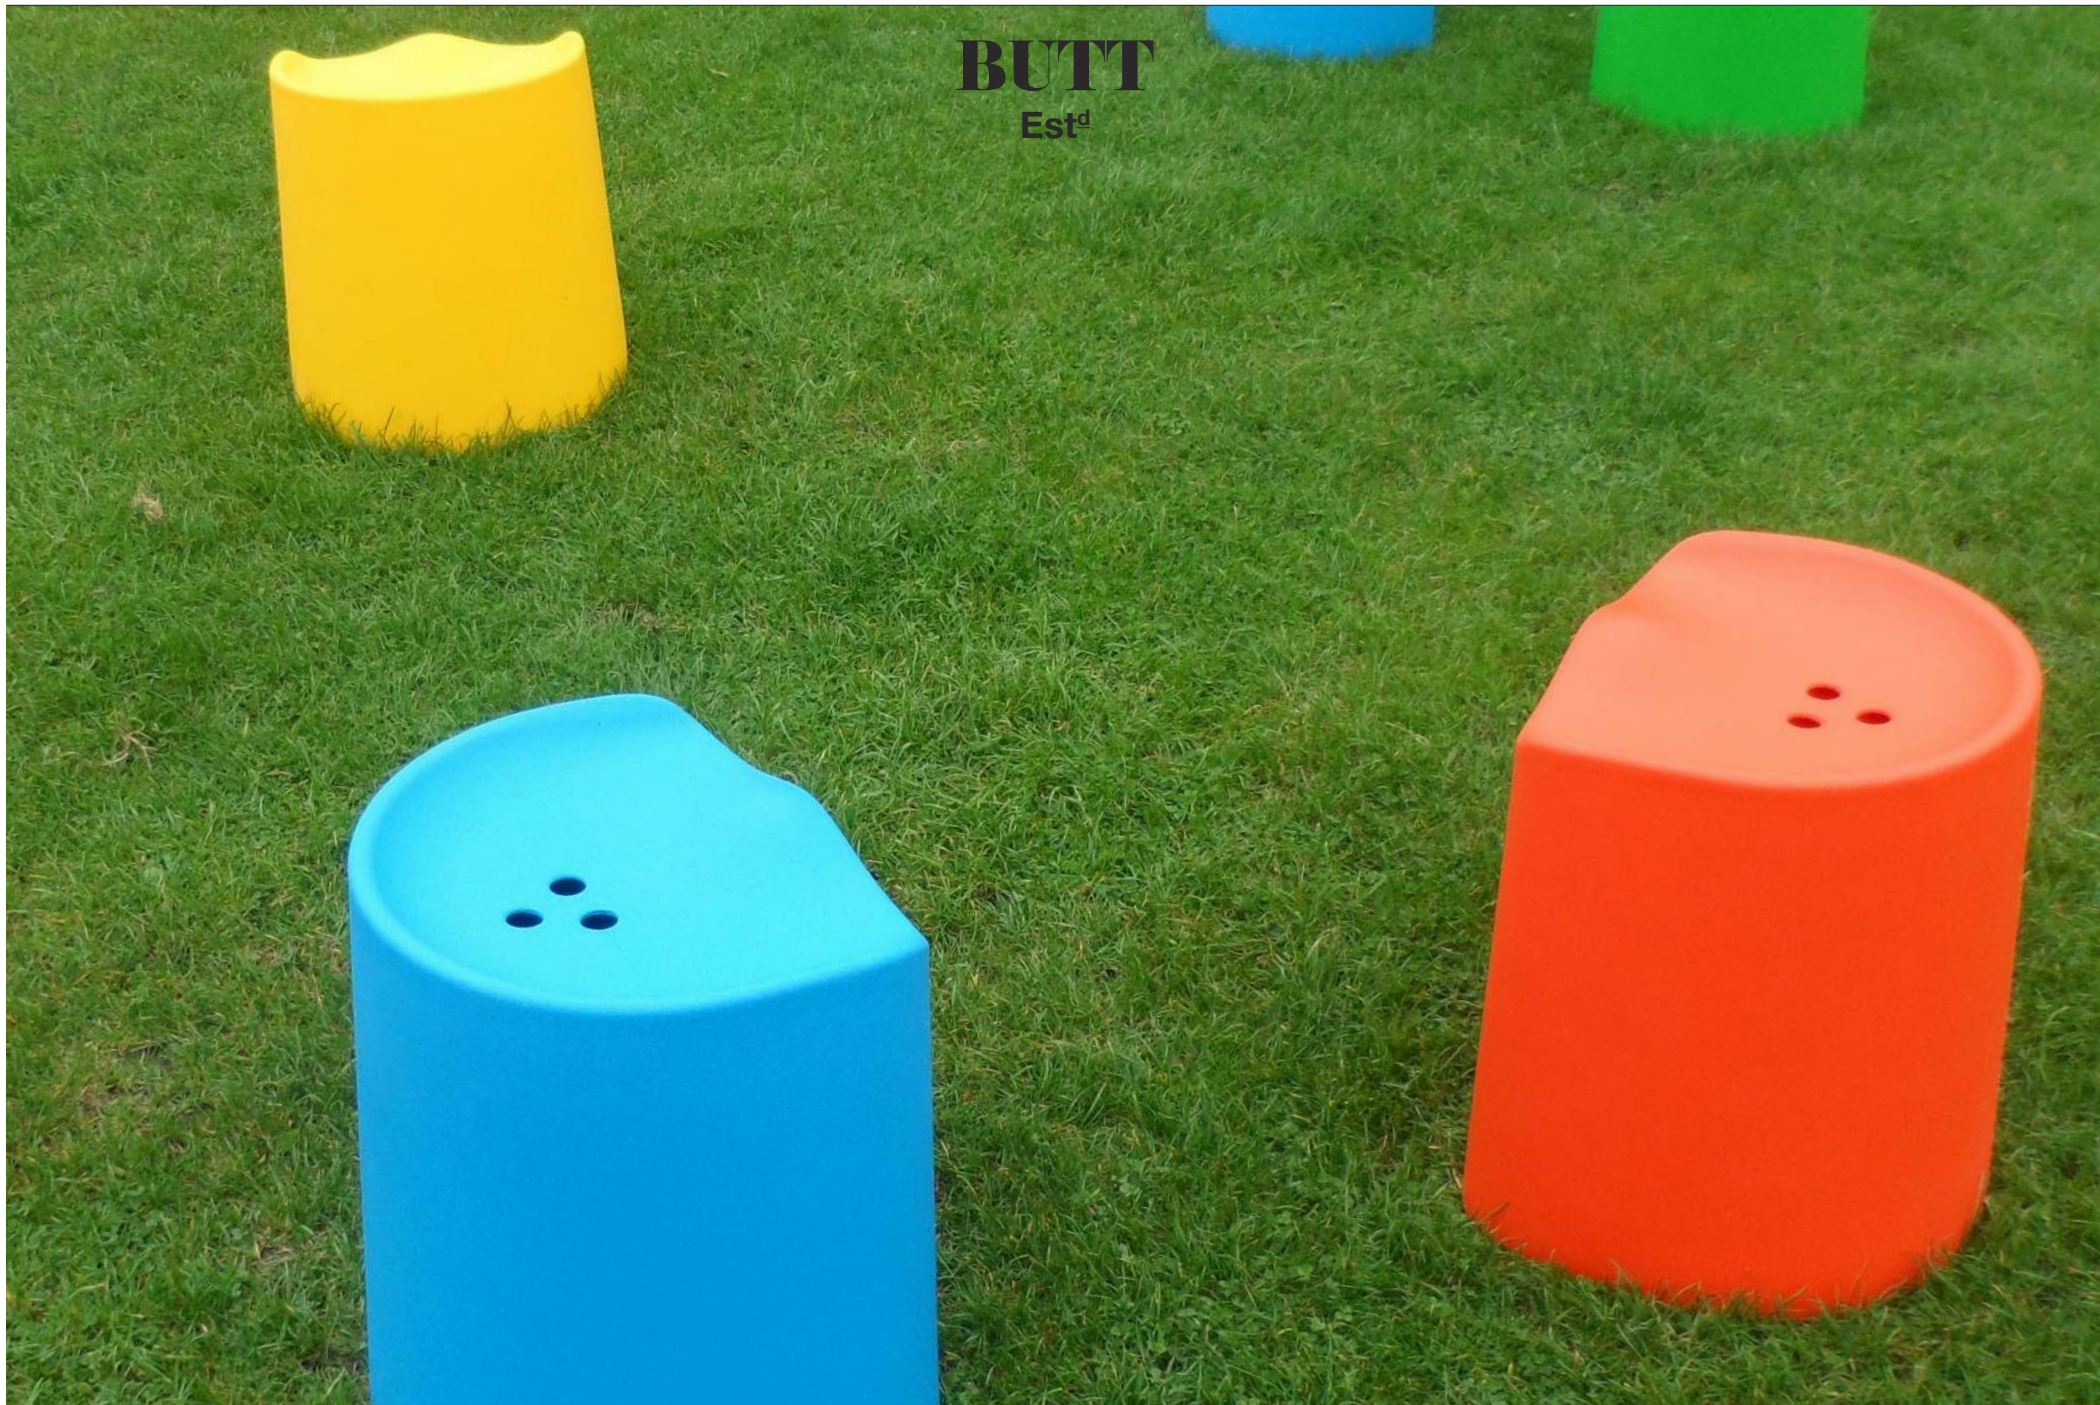

BUTT
Est^d

Butt Est^d

You are my Sunshine

Indoor/outdoor furniture you'll want to use all year round

These stackable seats can be as bright as the flowers in your garden. Moulded with three holes for easy lifting (like those found in a bowling ball) we've created a durable, versatile, comfortable and economical stool that will bring colour to your lawn, bathroom or child's play room.

No need to worry about fading, the Butt stool is made from a UV-stable plastic designed for marine use.

Butt Est^d

Design: 2010

Description: Stool

Dimensions:

H490mm × L410mm × D380mm

Notes: Suitable for outdoor use, polypropylene includes UV stabilisers for minimal fading

Materials: Polypropylene

Colours: Black, bright blue, green, navy blue, orange, red, white, yellow

Estd

Estd by Established & Sons is an exciting own-label collection of purposeful furniture and accessories designed for daily use. Intended to create an enlightened moment, where design adds to the quality of an experience, all designs have an intrinsic point of difference whether it is the colourway, the material used or the unique manufacturing process.