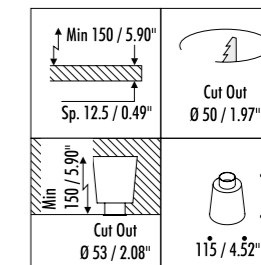

DESIGN 2021
RECESSED CEILING LAMP - GLASS - METAL

FLEXALIGHTING CERTIFICATED
7AO-VENUS PRODUCT

IP 67

BUCO 58

48 / 1.89"
58 / 2.28"