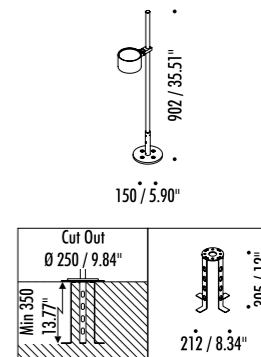

DESIGN DANIELE SPREGA - 2021
OUTDOOR LAMP - METAL

IP 65

BUBKA BOLLARD