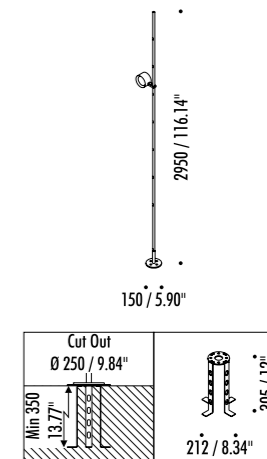

DESIGN DANIELE SPREGA - 2014
OUTDOOR LAMP - METAL

BUBKA

IP 65