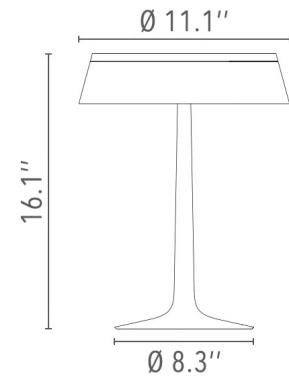

### Physical

---

Cord Length (inches)	78.74" - Grey
Construction Material	Injection moulded PMMA clear transparent base and diffuser
Weight	4.41 lbs

 F1032046 Matt Chrome

---

### Dimensional Image

---