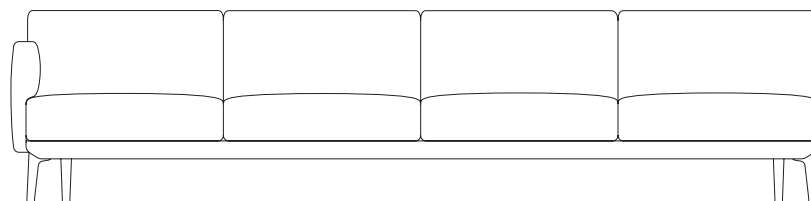

Left corner 4 seater “end”

Designer
Rodolfo Dordoni

Collection
Boma

Reference
KS2503000

1/3

cm/inch

The Boma collection, designed by Rodolfo Dordoni for Kettal, was born from the need of high performances of outdoor environment, without sacrificing the increasing demand for comfort that new products have to face.

Therefore the structure is organized around a frame entirely made of aluminum, capable of hiding in the essentiality of its lines either the quality of the used materials and the chance of easy articulation in different compositions.