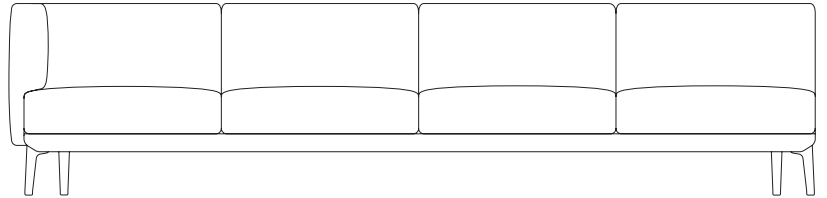

Left corner 4 seater “connection”

Designer
Rodolfo Dordoni

Collection
Boma

Reference
KS2502800

1/3

The Boma collection, designed by Rodolfo Dordoni for Kettal, was born from the need of high performances of outdoor environment, without sacrificing the increasing demand for comfort that new products have to face. Therefore the structure is organized around a frame entirely made of aluminum, capable of hiding in the essentiality of its lines either the quality of the used materials and the chance of easy articulation in different compositions.

cm/inch