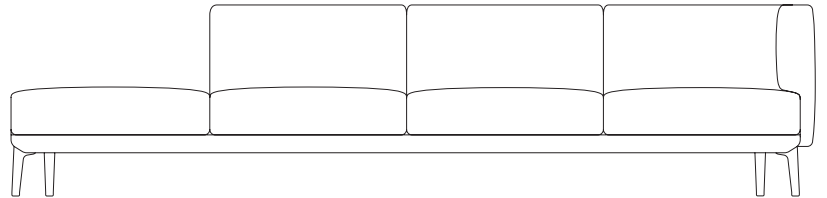

# Right corner 4 seater “connection- open”

Designer  
Rodolfo Dordoni

Collection  
Boma

Reference  
KS2502600

1/3

cm/inch

332/130,7

79/31,1