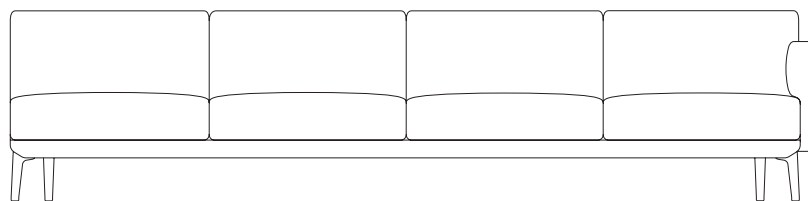

# Right corner 4 seater “end”

Designer  
Rodolfo Dordoni

Collection  
Boma

Reference  
KS2502700

1/3

cm/inch

The Boma collection, designed by Rodolfo Dordoni for Kettal, was born from the need of high performances of outdoor environment, without sacrificing the increasing demand for comfort that new products have to face. Therefore the structure is organized around a frame entirely made of aluminum, capable of hiding in the essentiality of its lines either the quality of the used materials and the chance of easy articulation in different compositions.