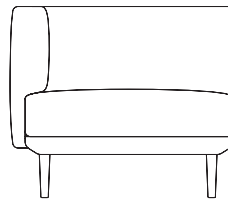

332/130,7

79/31,1

43/16,9