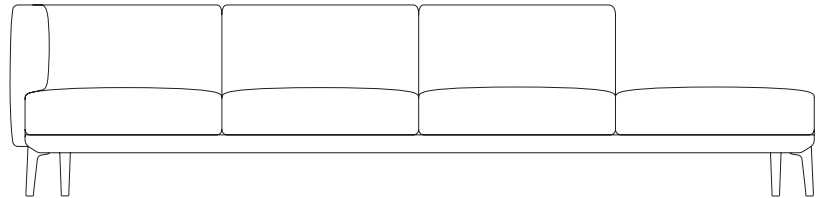

Left corner 4 seater “connection- open”

Designer
Rodolfo Dordoni

Collection
Boma

Reference
KS2502900

1/3

The Boma collection, designed by Rodolfo Dordoni for Kettal, was born from the need of high performances of outdoor environment, without sacrificing the increasing demand for comfort that new products have to face. Therefore the structure is organized around a frame entirely made of aluminum, capable of hiding in the essentiality of its lines either the quality of the used materials and the chance of easy articulation in different compositions.

cm/inch