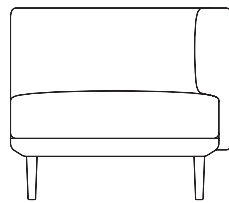

332/130,7

79/31,1

43/16,9