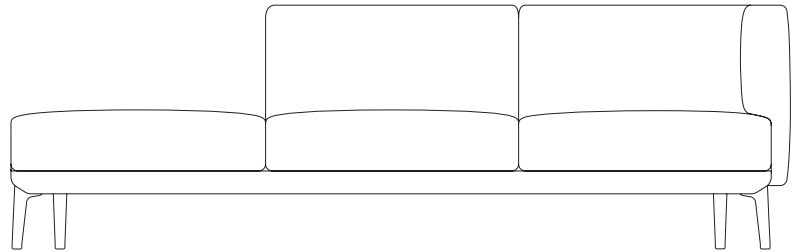

Right corner 3 seater “connection- open”

Designer
Rodolfo Dordoni

Collection
Boma

Reference
KS2502000

1/3

The Boma collection, designed by Rodolfo Dordoni for Kettal, was born from the need of high performances of outdoor environment, without sacrificing the increasing demand for comfort that new products have to face. Therefore the structure is organized around a frame entirely made of aluminum, capable of hiding in the essentiality of its lines either the quality of the used materials and the chance of easy articulation in different compositions.

cm/inch