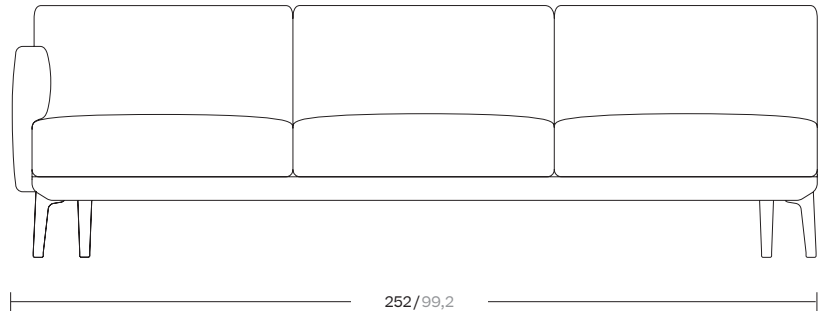

Left corner 3 seater “end”

Designer
Rodolfo Dordoni

Collection
Boma

Reference
KS2502400

1/3

The Boma collection, designed by Rodolfo Dordoni for Kettal, was born from the need of high performances of outdoor environment, without sacrificing the increasing demand for comfort that new products have to face. Therefore the structure is organized around a frame entirely made of aluminum, capable of hiding in the essentiality of its lines either the quality of the used materials and the chance of easy articulation in different compositions.

cm/inch