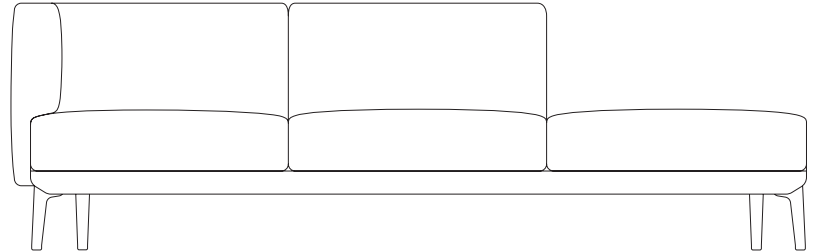

Left corner 3 seater “connection- open”

Designer
Rodolfo Dordoni

Collection
Boma

Reference
KS2502300

1/3

The Boma collection, designed by Rodolfo Dordoni for Kettal, was born from the need of high performances of outdoor environment, without sacrificing the increasing demand for comfort that new products have to face. Therefore the structure is organized around a frame entirely made of aluminum, capable of hiding in the essentiality of its lines either the quality of the used materials and the chance of easy articulation in different compositions.

cm/inch