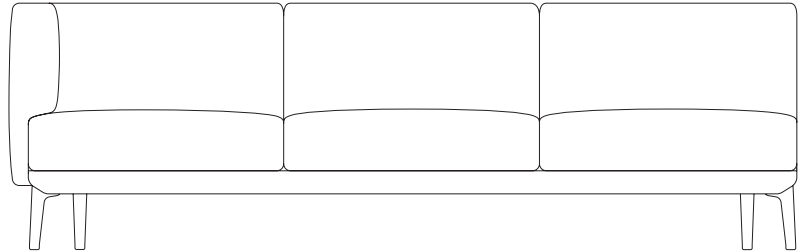

Left corner 3 seater “connection”

Designer
Rodolfo Dordoni

Collection
Boma

Reference
KS2502200

1/3

The Boma collection, designed by Rodolfo Dordoni for Kettal, was born from the need of high performances of outdoor environment, without sacrificing the increasing demand for comfort that new products have to face. Therefore the structure is organized around a frame entirely made of aluminum, capable of hiding in the essentiality of its lines either the quality of the used materials and the chance of easy articulation in different compositions.

cm/inch