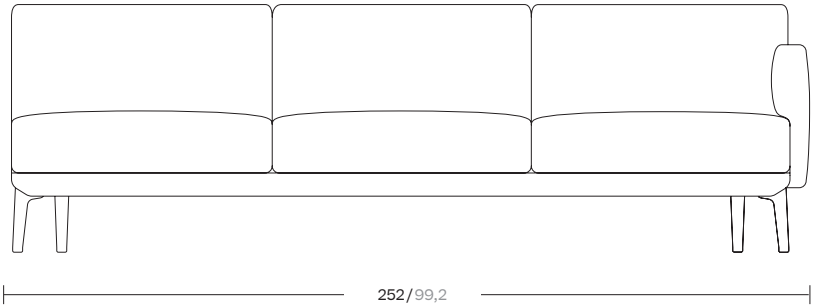

Right corner 3 seater “end”

Designer
Rodolfo Dordoni

Collection
Boma

Reference
KS2502100

1/3

The Boma collection, designed by Rodolfo Dordoni for Kettal, was born from the need of high performances of outdoor environment, without sacrificing the increasing demand for comfort that new products have to face. Therefore the structure is organized around a frame entirely made of aluminum, capable of hiding in the essentiality of its lines either the quality of the used materials and the chance of easy articulation in different compositions.

cm/inch