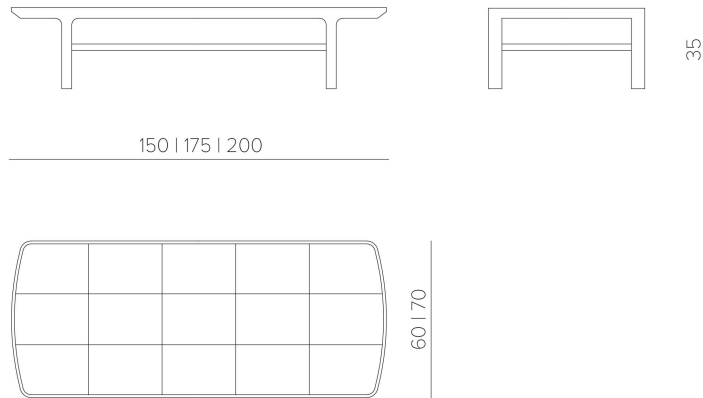

BLADE BENCH

YEAR: 2010 DESIGNER: JADER ALMEIDA

The Blade bench presents pure and timeless shapes. Its design is as simple as that of a blade. The braided paper on the seat adds a sophisticated touch to this piece.

DIMENSIONS

Upholstered: 150 | 175 | 200 x 60 | 70 x 35 cm
59 ¹/₁₆ | 68 ⁵/₆₄ | 78 ⁴/₆₄ x 23 ⁵/₈ | 27 ⁹/₁₆ x 13 ²⁵/₃₂ in

Rattan straw: 150 | 175 | 200 x 60 x 35 cm
59 ¹/₁₆ | 68 ⁵/₆₄ | 78 ⁴/₆₄ x 23 ⁵/₈ x 13 ²⁵/₃₂ in

Paper weft: 150 | 175 | 200 x 60 x 35 cm
59 ¹/₁₆ | 68 ⁵/₆₄ | 78 ⁴/₆₄ x 23 ⁵/₈ x 13 ²⁵/₃₂ in

MATERIALS

Solid wood structure.
Upholstered or rattan or paper woven seat.

Reference image.

This product is upon availability by region.