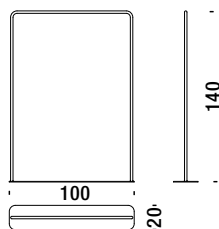

Porta tenda 100x140

M50

Curtain hanger element 100x140 - Element Vorhang 100x140 - Elément pour rideau 100x140

0,2 m³ 5 Kg