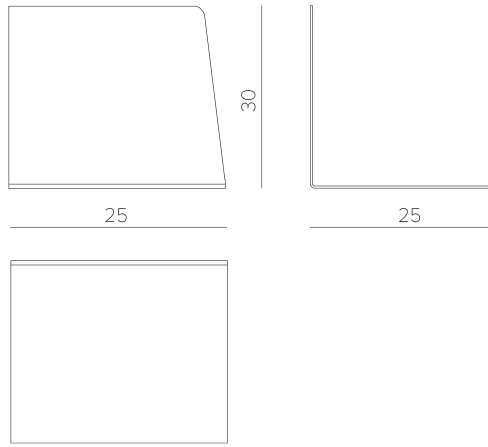

SOLLOS.

Brasil 55 49 36410014

atendimento@sollos.ind.br